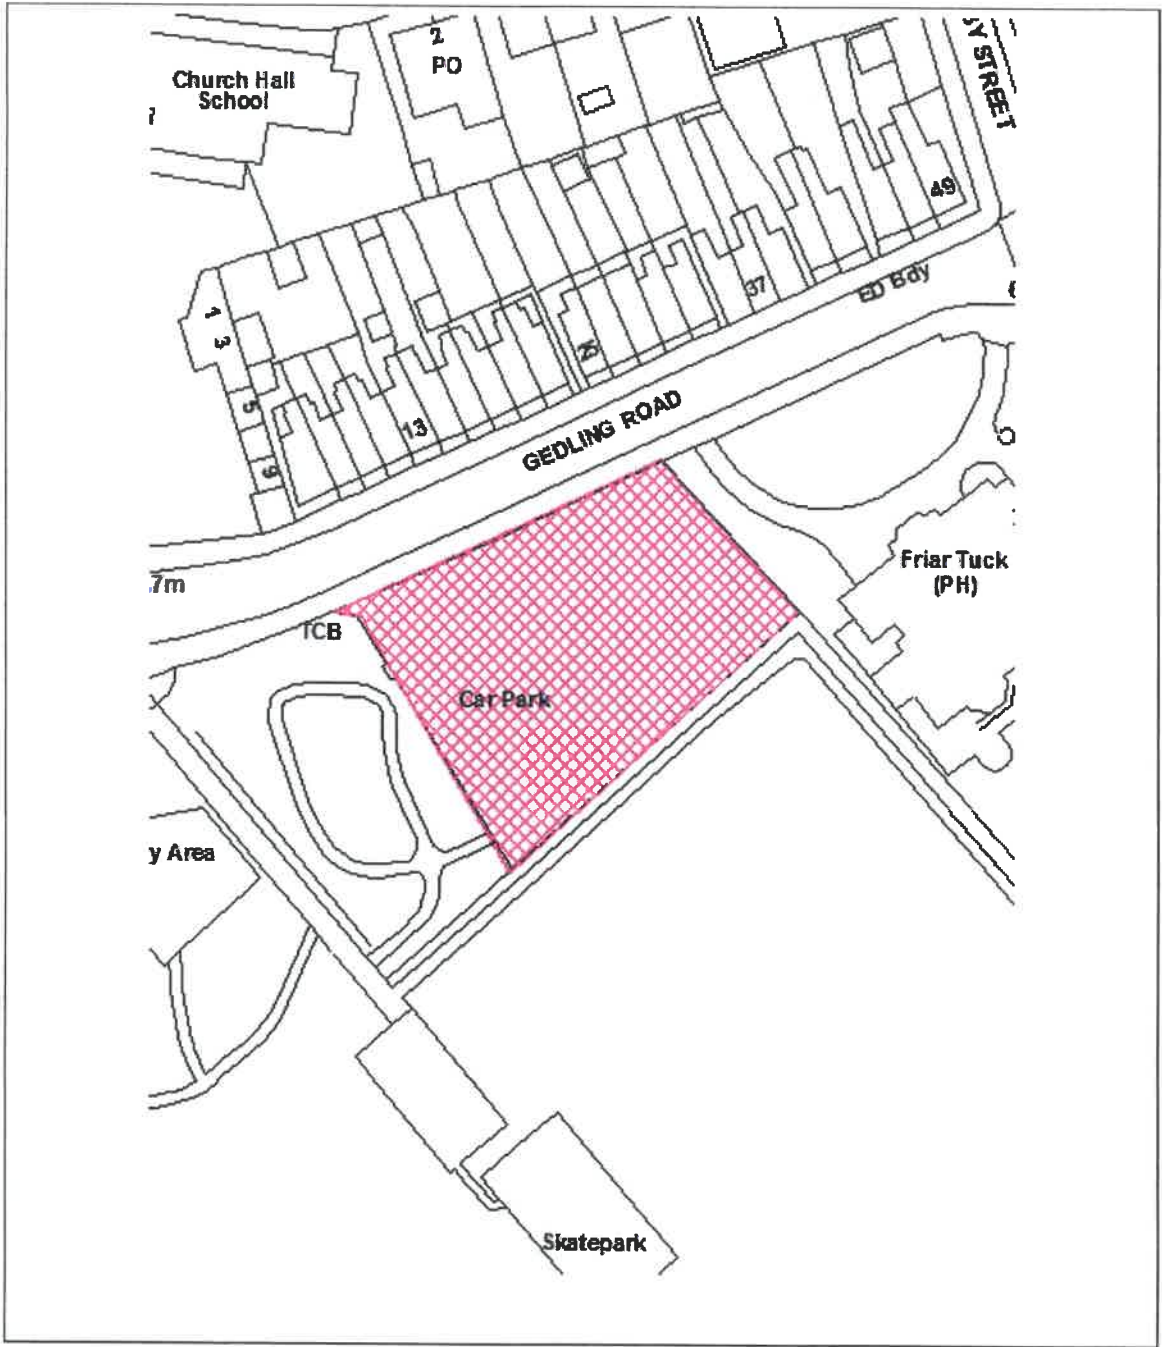

The Gedling Borough Council (Civil Enforcement Off-Street Parking Places) Order 2020	Location	Hallams Lane Arnold
		Plan no.	2
		Scale	NTS
		Date	
Reproduced with the permission on the controller of H.M.S.O. Crown copyright Licence No. I.A 078026. Unauthorised reproduction infringes Crown Copyright and may lead to Prosecution or civil proceedings			

Sandra Dames
_____
MAYOR

Helena E. Gatt
_____
MONITORING OFFICER