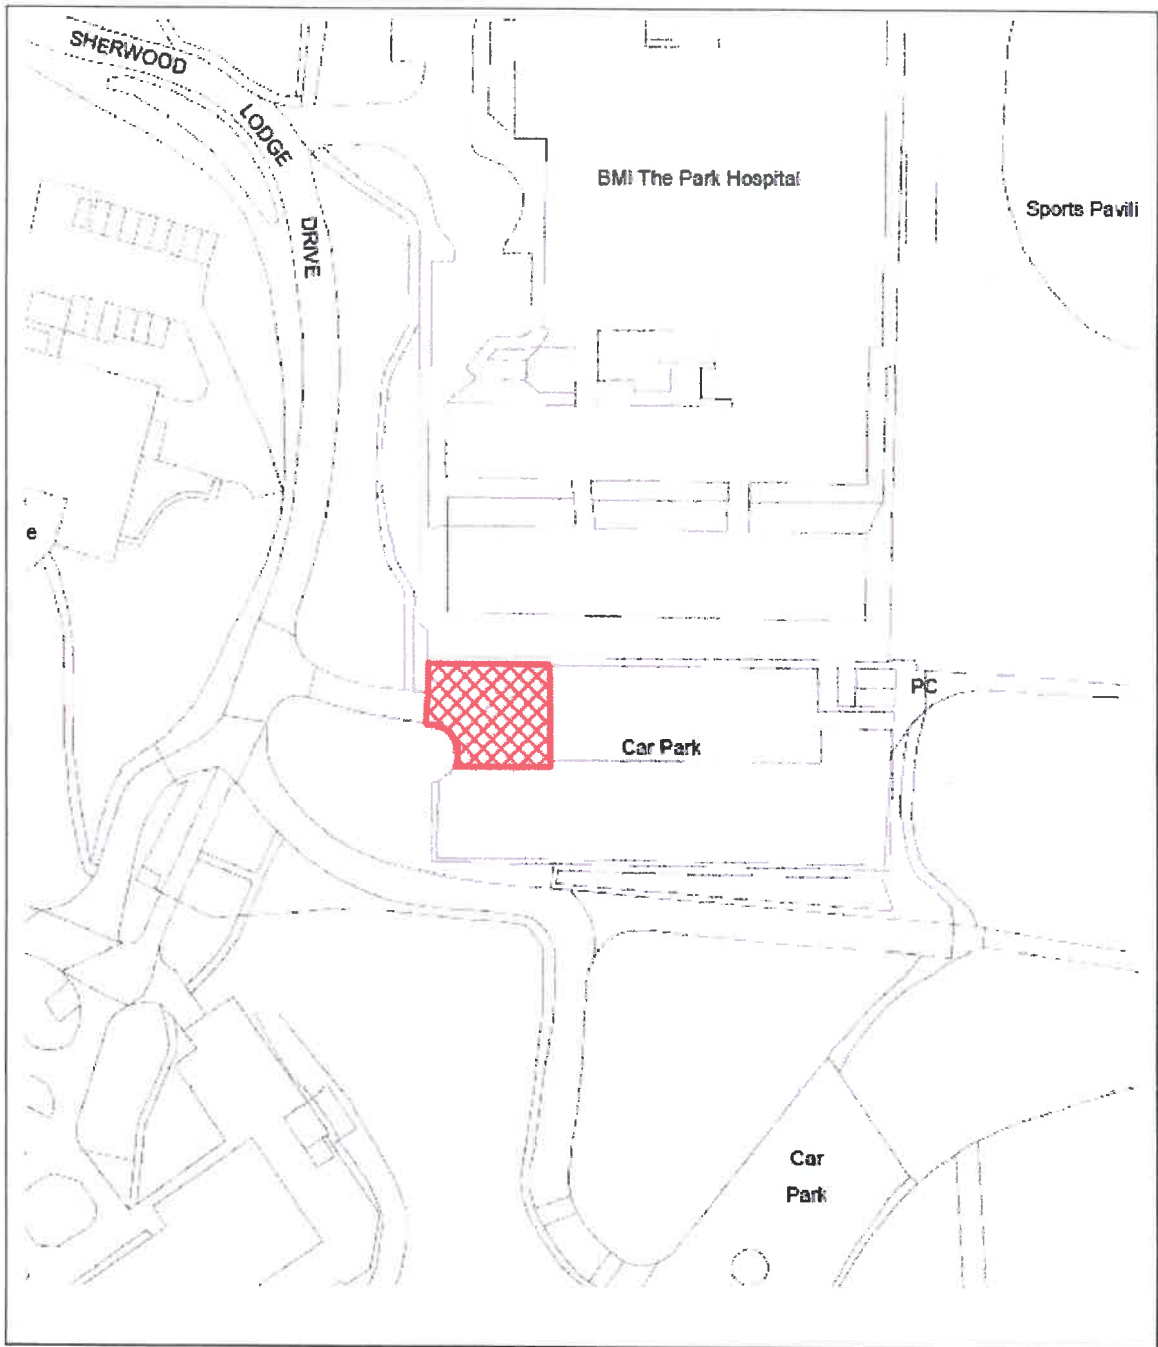

The Gedling Borough Council (Civil Enforcement Off-Street Parking Places) Order 2020	Location	Burntstump Lower Burntstump Country Park
		Plan no.	16
		Scale	NTS
		Date	
Reproduced with the permission on the controller of H.M.S.O. Crown copyright Licence No. I.A 078026. Unauthorised reproduction infringes Crown Copyright and may lead to Prosecution or civil proceedings			

Sandra Danner
_____
MAYOR

Helen E. Long
_____
MONITORING OFFICER