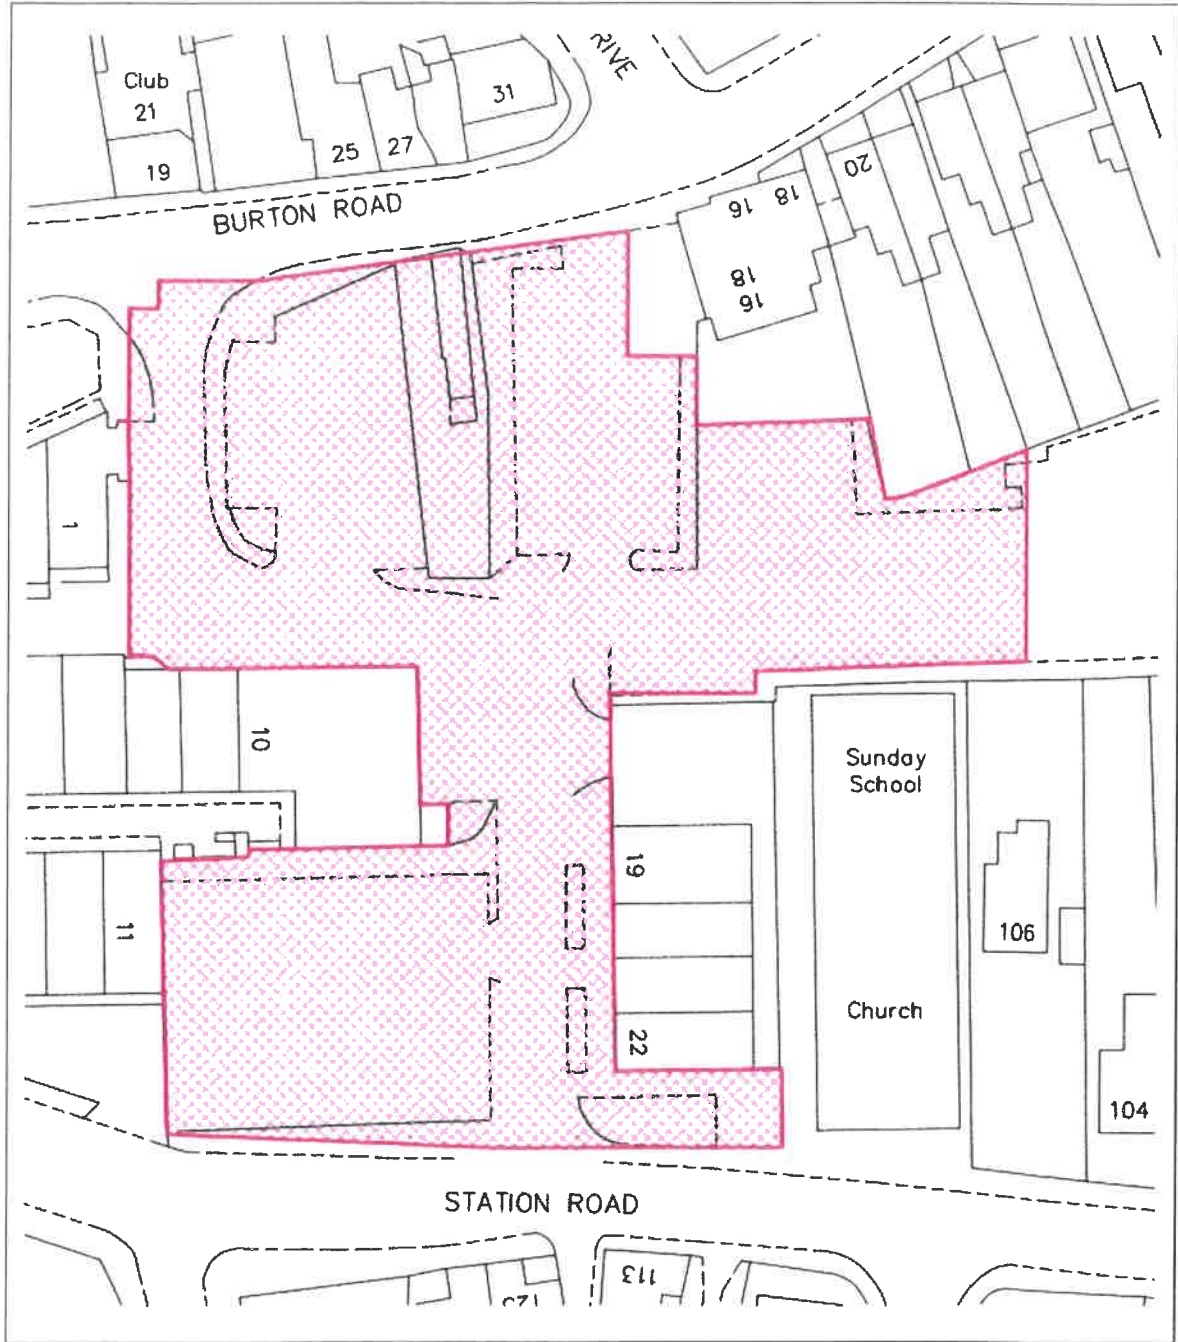

Sandra Dens

MAYOR

Helen E. Bay

MONITORING OFFICER

	The Gedling Borough Council (Civil Enforcement Off-Street Parking Places) Order 2020	Location	Carlton Square Carlton
		Plan no.	7
		Scale	NTS
		Date	
Reproduced with the permission on the controller of H.M.S.O. Crown copyright Licence No. I.A 078026. Unauthorised reproduction infringes Crown Copyright and may lead to Prosecution or civil proceedings			