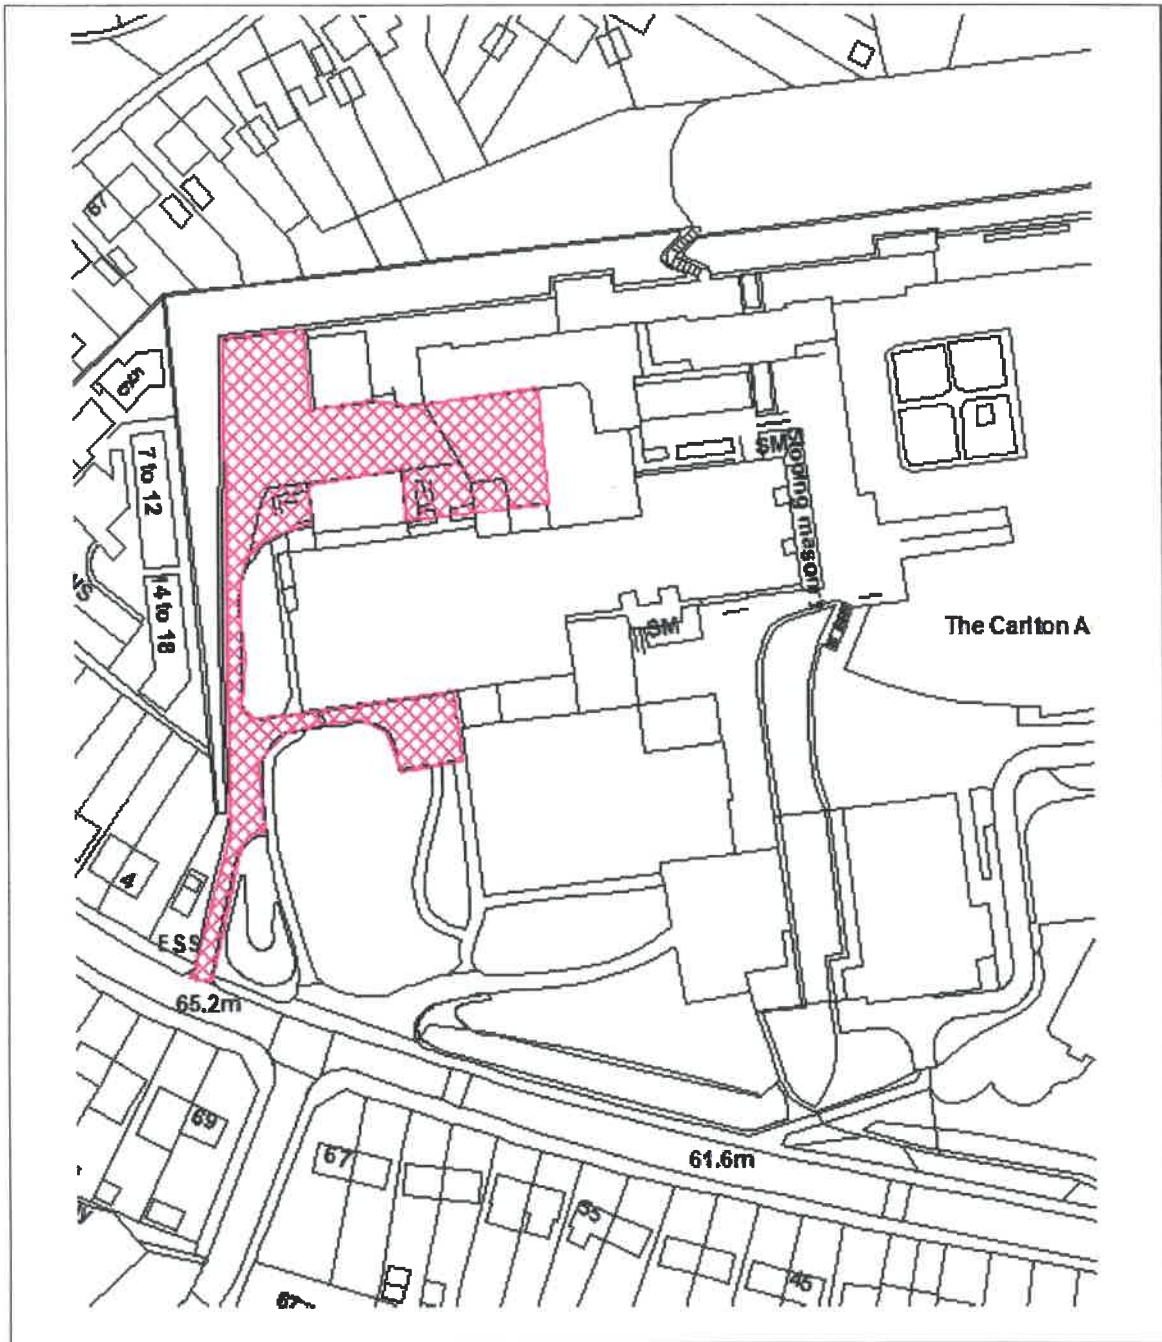

The Gedling Borough Council (Civil Enforcement Off-Street Parking Places) Order 2020	Location	Carlton Forum Leisure Centre Coningswath Rd
		Plan no.	32
		Scale	NTS
		Date	
Reproduced with the permission on the controller of H.M.S.O. Crown copyright Licence No. 1.A 078026. Unauthorised reproduction infringes Crown Copyright and may lead to Prosecution or civil proceedings			

Alc Sandra Barnes
_____
MAYOR

Helen E. Bayliff
_____
MONITORING OFFICER