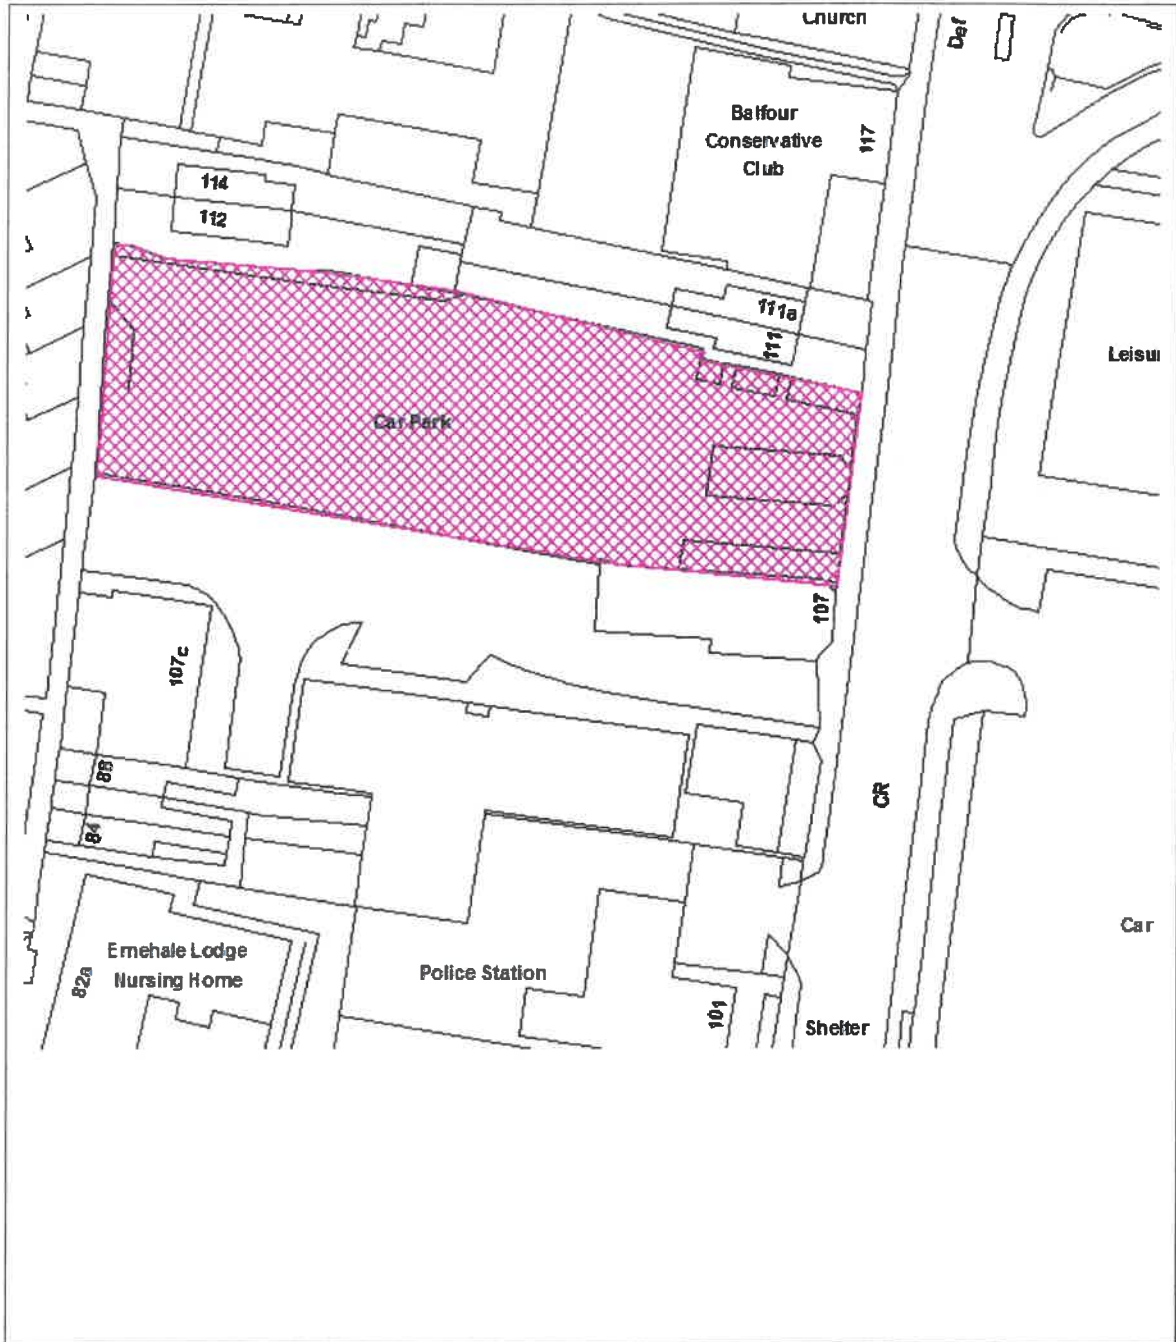

The Gedling Borough Council (Civil Enforcement Off-Street Parking Places) Order 2020	Location	Druids Tavern Arnold
		Plan no.	33
		Scale	NTS
		Date	
Reproduced with the permission on the controller of H.M.S.O. Crown copyright Licence No. 1.A 078026. Unauthorised reproduction infringes Crown Copyright and may lead to Prosecution or civil proceedings			

Hele E. [Signature]
MONITORING OFFICER

Allo Sandra Barnes
MAYOR