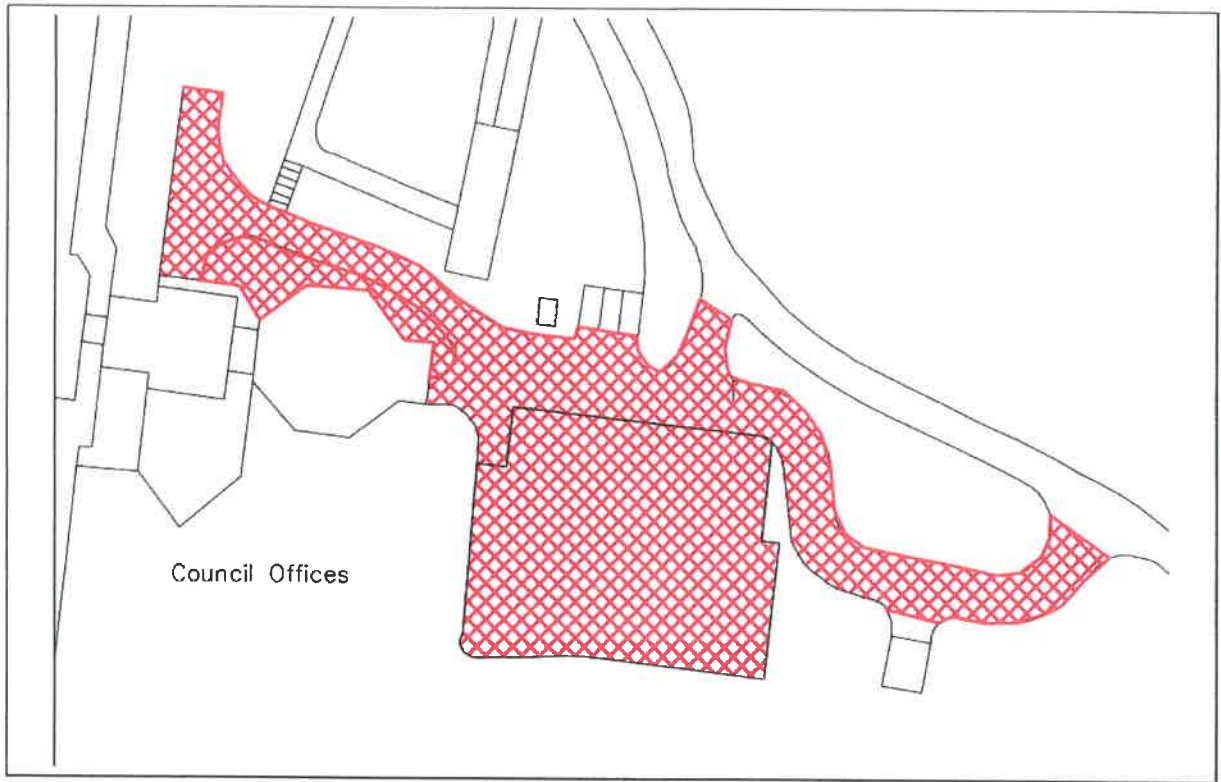

The Gedling Borough Council (Civil Enforcement Off-Street Parking Places) Order 2020	Location	Park View Arnot Hill Park Arnold
		Plan no.	22
		Scale	NTS
		Date	
Reproduced with the permission on the controller of H.M.S.O. Crown copyright Licence No. I.A 078026. Unauthorised reproduction infringes Crown Copyright and may lead to Prosecution or civil proceedings			

Sandra Barnes

MAYOR

Hele E. Bay

MONITORING OFFICER