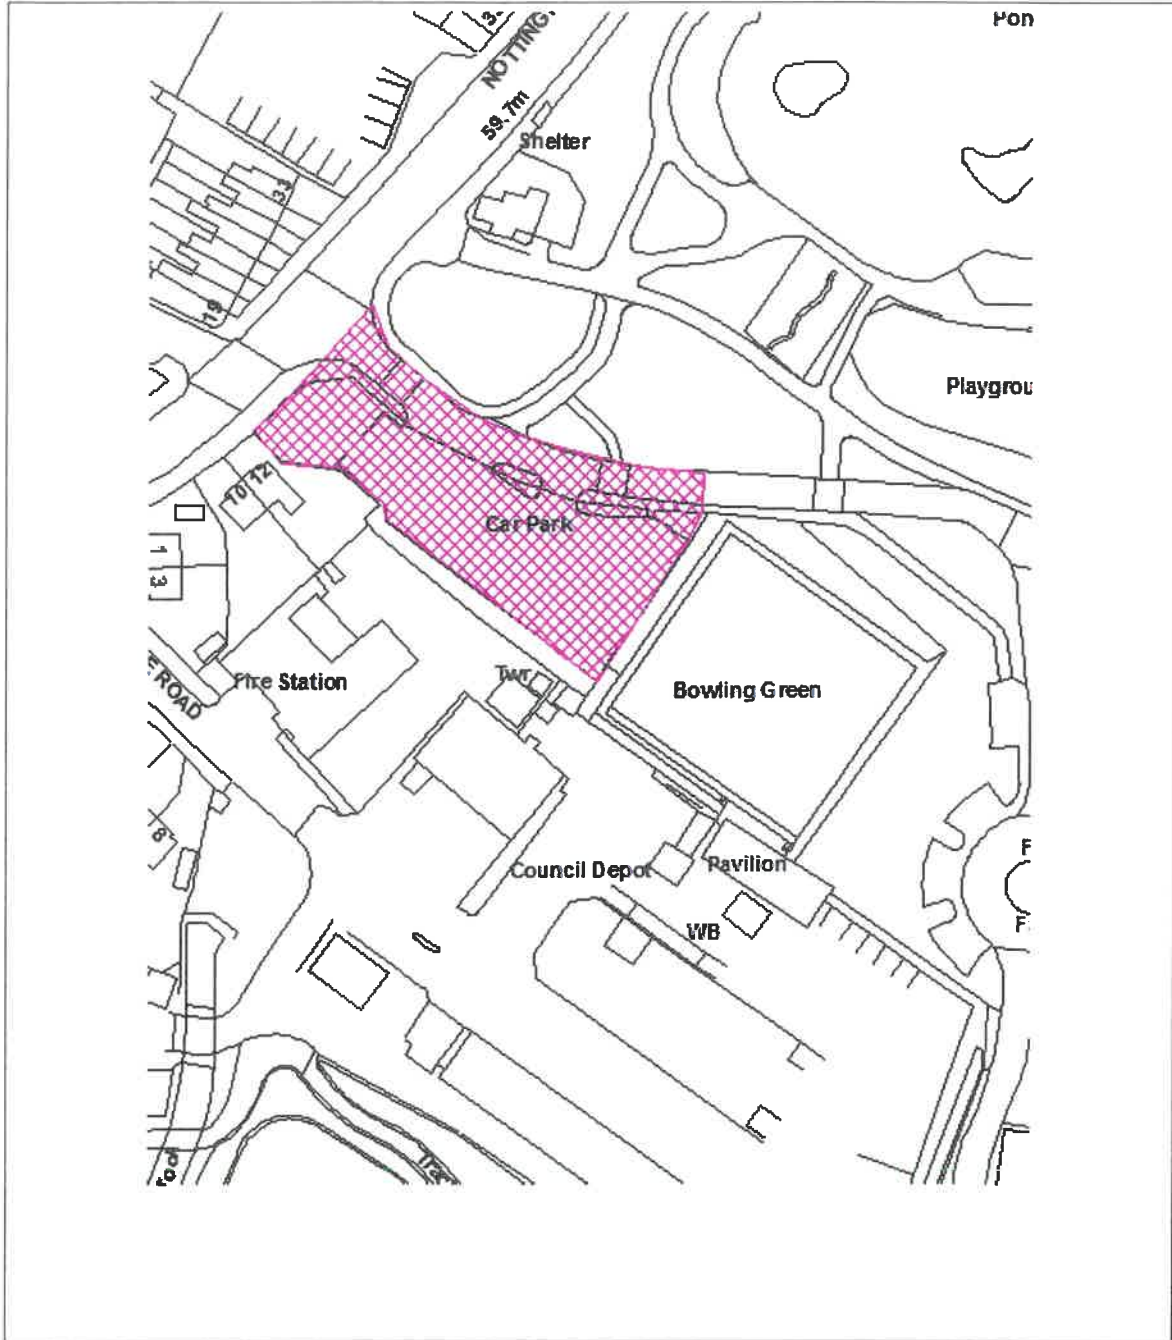

The Gedling Borough Council (Civil Enforcement Off-Street Parking Places) Order 2020	Location	Bowling Green Arnot Hill Park Arnold
		Plan no.	15
		Scale	NTS
		Date	
Reproduced with the permission on the controller of H.M.S.O. Crown copyright Licence No. I.A 078026. Unauthorised reproduction infringes Crown Copyright and may lead to Prosecution or civil proceedings			

cllr Sandra Barnes
_____
MAYOR

Hele E. Goff
_____
MONITORING OFFICER