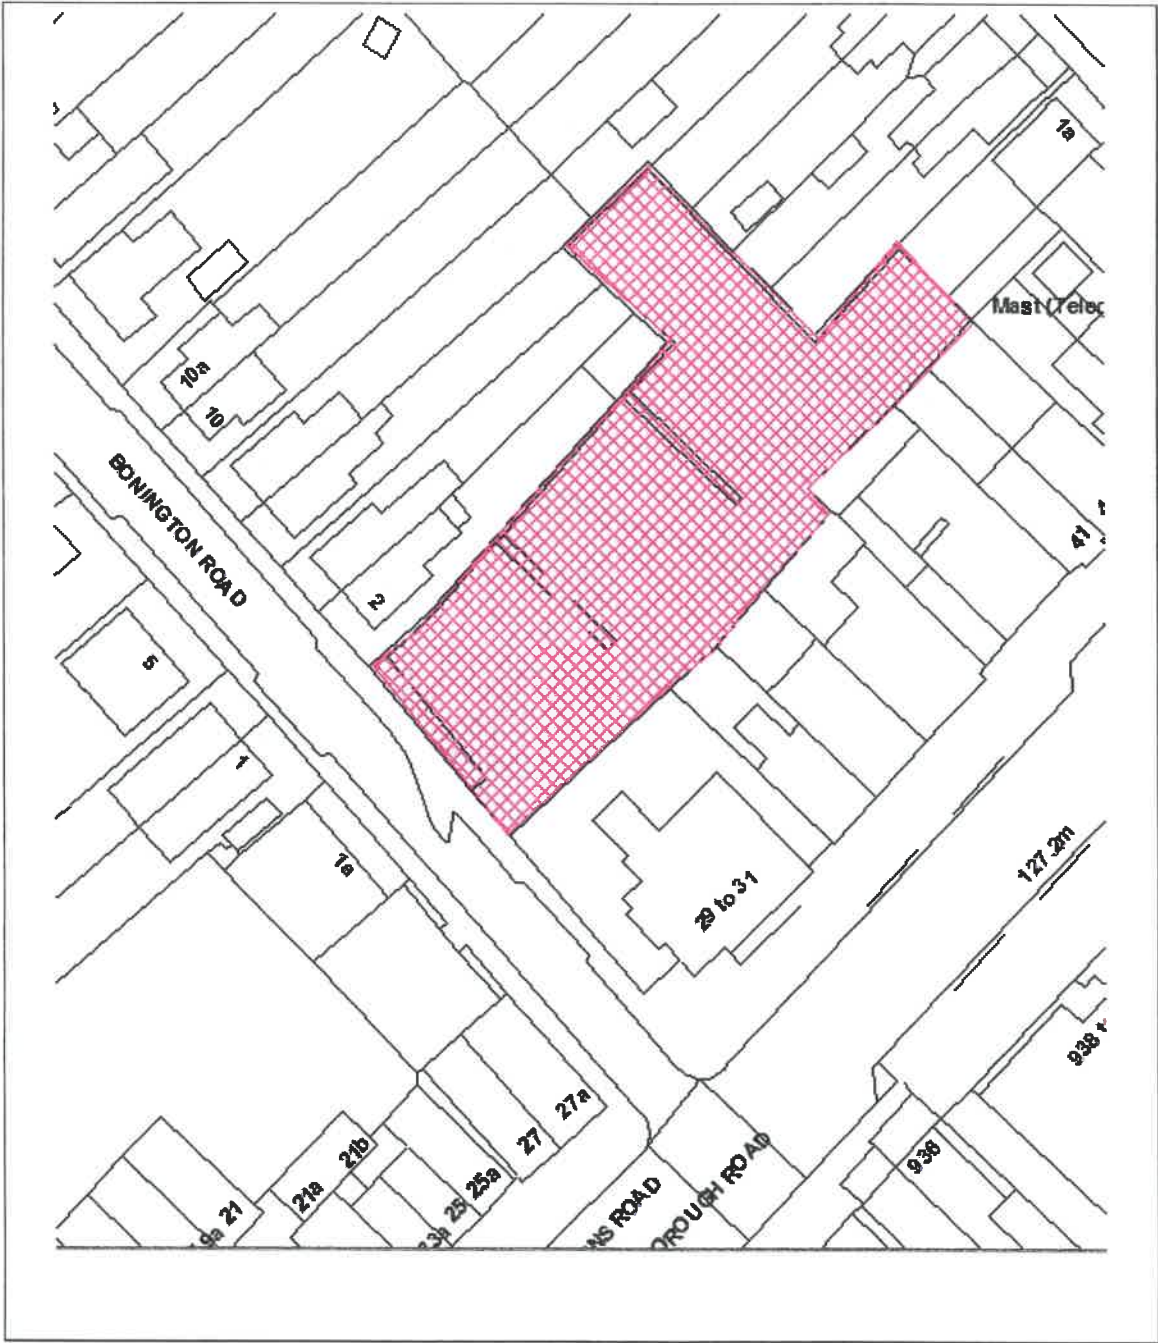

The Gedling Borough Council
(Civil Enforcement Off-Street
Parking Places)
Order 2020

Location	Bonington Road Mapperley
Plan no.	10
Scale	NTS
Date	

Reproduced with the permission on the controller of H.M.S.O. Crown copyright
Licence No. I.A 078026. Unauthorised reproduction infringes Crown Copyright
and may lead to Prosecution or civil proceedings

Sandra Barnes
_____
MAYOR

Helen E. [Signature]
_____
MONITORING OFFICER