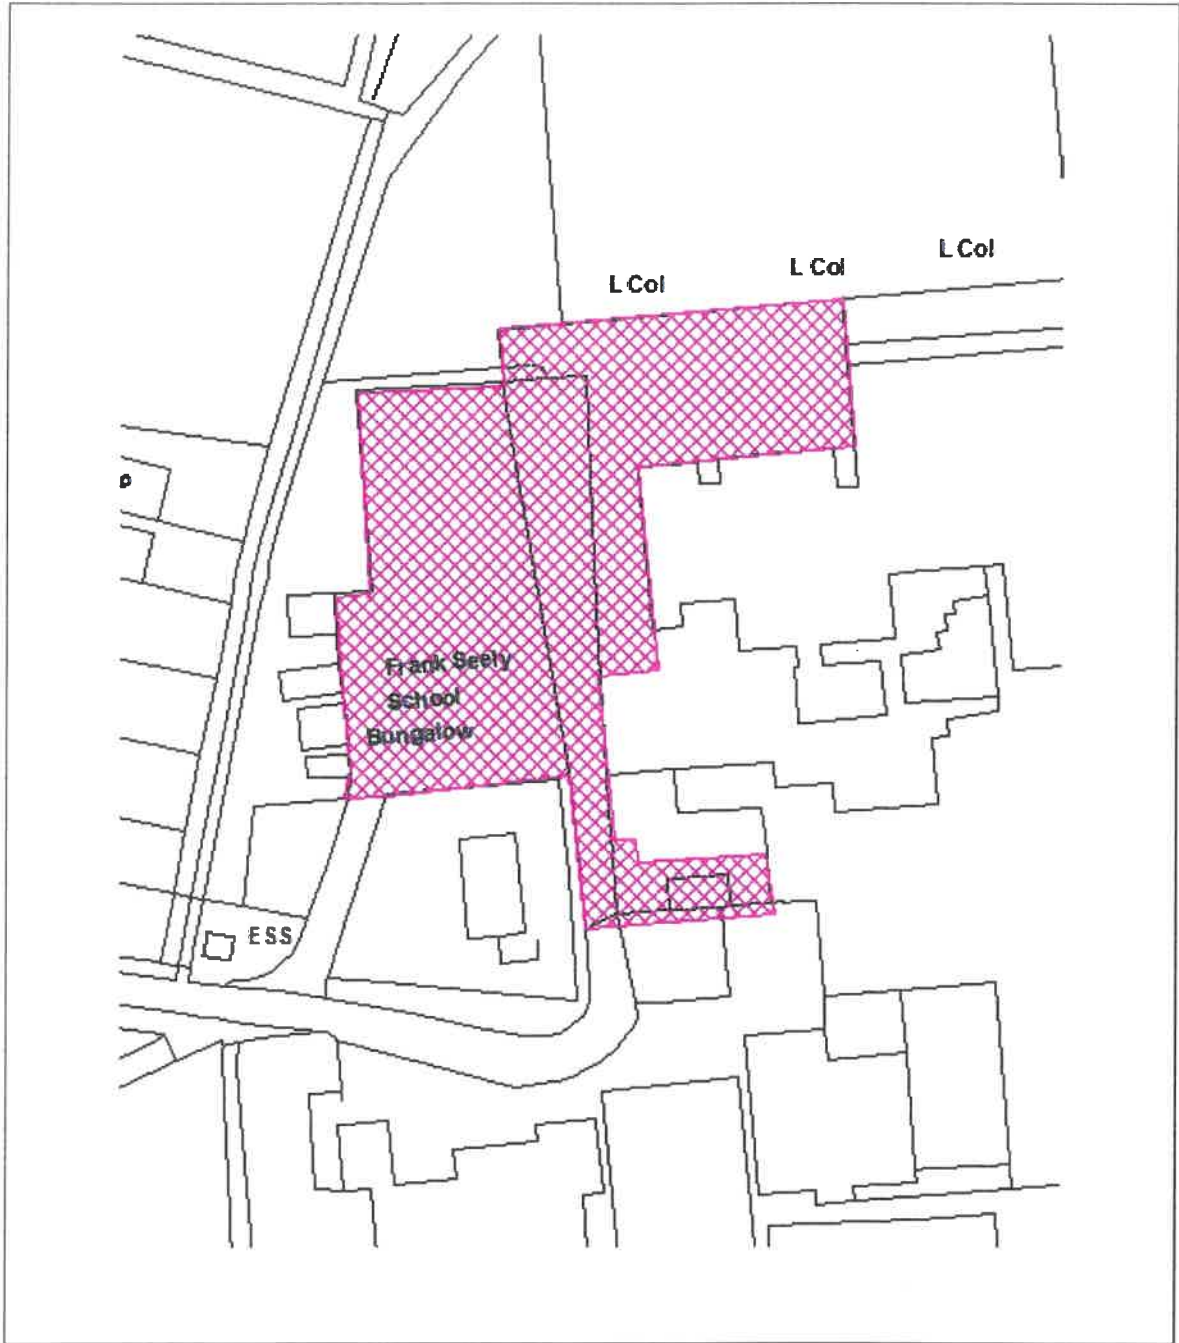

The Gedling Borough Council (Civil Enforcement Off-Street Parking Places) Order 2020	Location	Calverton Leisure Centre
		Plan no.	31
		Scale	NTS
		Date	
Reproduced with the permission on the controller of H.M.S.O. Crown copyright Licence No. LA 078026. Unauthorised reproduction infringes Crown Copyright and may lead to Prosecution or civil proceedings			

MAYOR

MONITORING OFFICER