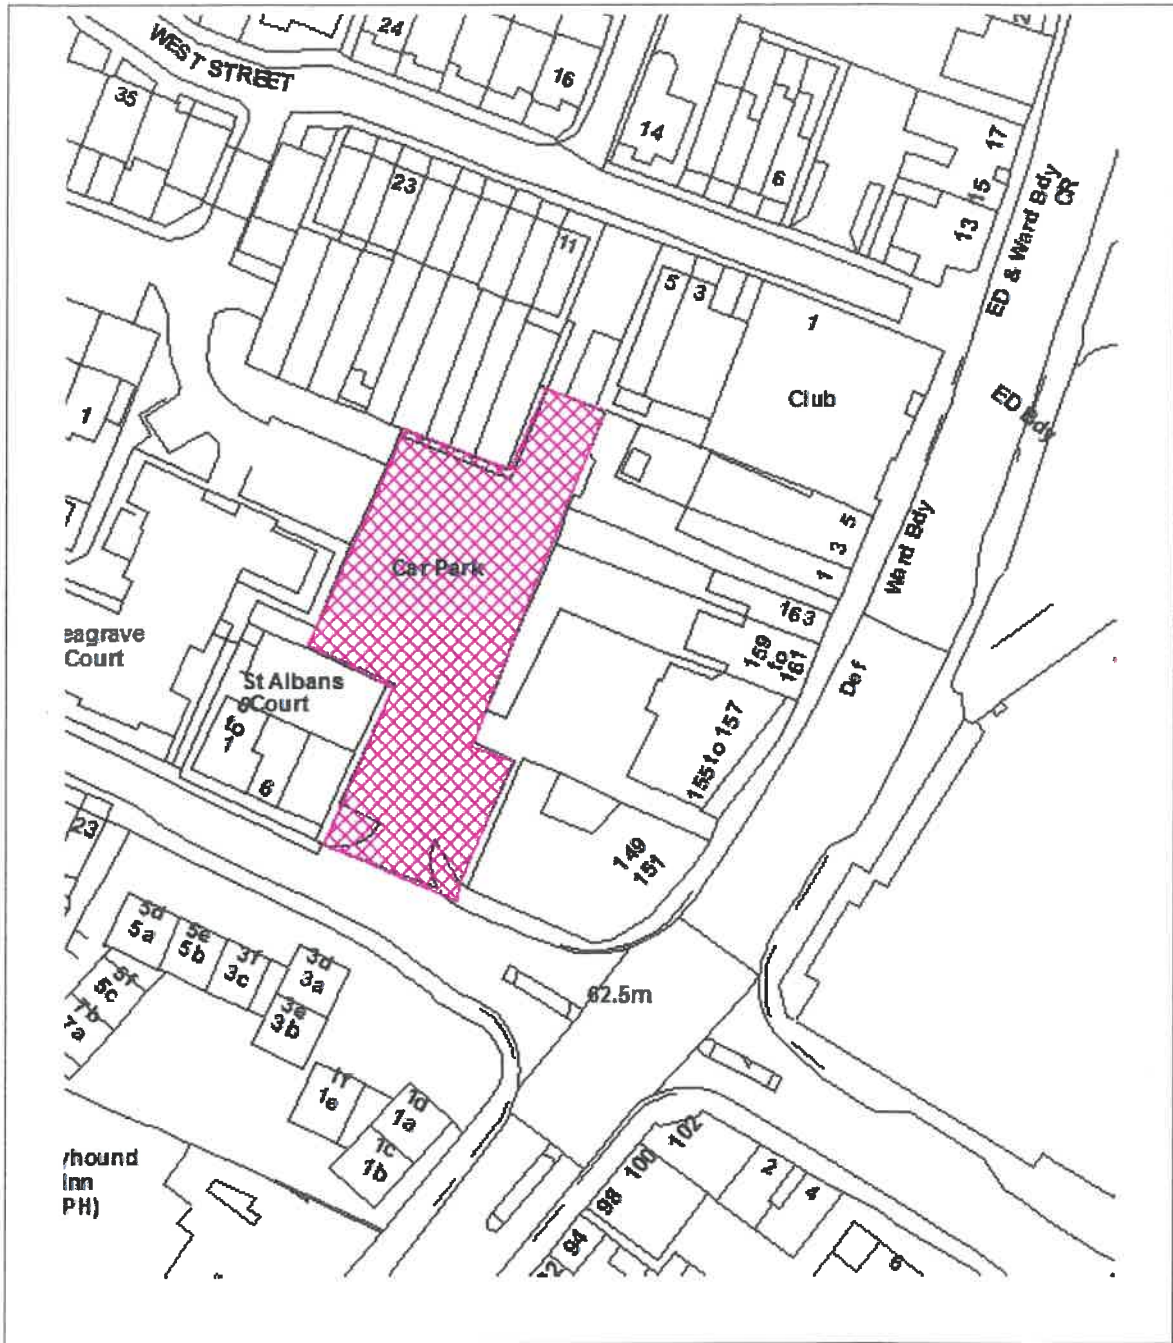

The Gedling Borough Council (Civil Enforcement Off-Street Parking Places) Order 2020	Location	St Albans Road Arnold
		Plan no.	5
		Scale	NTS
		Date	
Reproduced with the permission on the controller of H.M.S.O. Crown copyright Licence No. I.A 078026. Unauthorised reproduction infringes Crown Copyright and may lead to Prosecution or civil proceedings			

Sandra Barnes
_____
MAYOR

Helen E. Bay
_____
MONITORING OFFICER