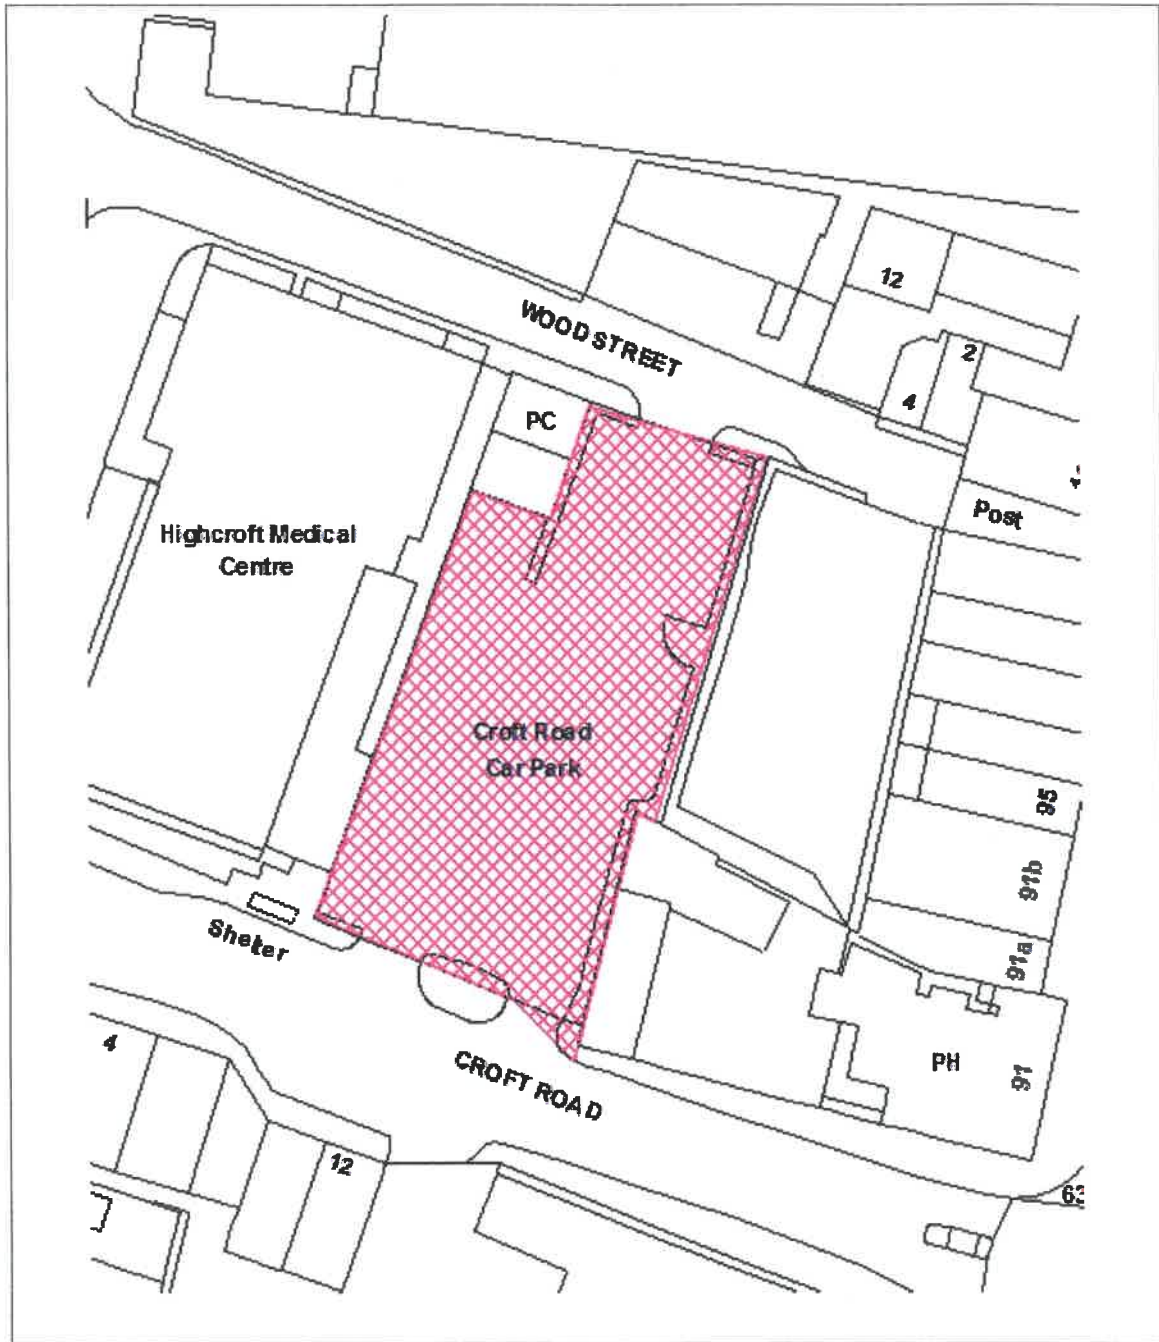

The Gedling Borough Council (Civil Enforcement Off-Street Parking Places) Order 2020	Location	Croft Road Arnold
		Plan no.	34
		Scale	NTS
		Date	
Reproduced with the permission on the controller of H.M.S.O. Crown copyright Licence No. I.A 078026. Unauthorised reproduction infringes Crown Copyright and may lead to Prosecution or civil proceedings			

Sandra Dames
MAYOR

Hele E. Bay
MONITORING OFFICER