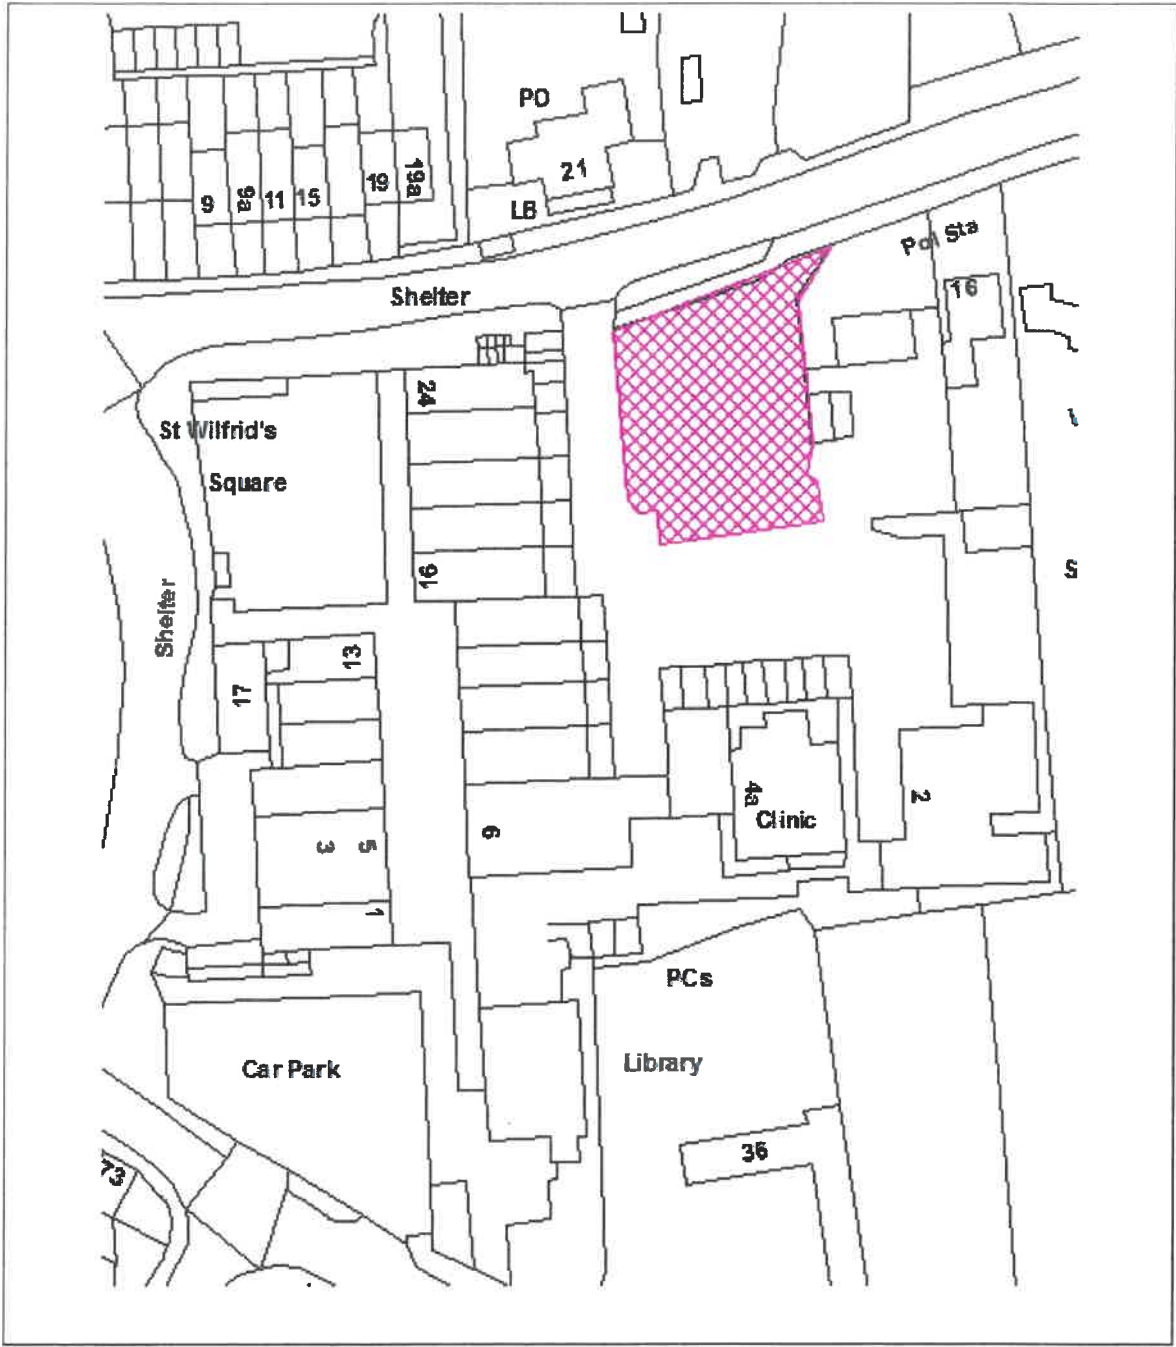

The Gedling Borough Council (Civil Enforcement Off-Street Parking Places) Order 2020	Location	Crookdole Lane Calverton
		Plan no.	35
		Scale	NTS
		Date	
Reproduced with the permission on the controller of H.M.S.O. Crown copyright Licence No. I.A 078026. Unauthorised reproduction infringes Crown Copyright and may lead to Prosecution or civil proceedings			

Sandra Barnes
_____
MAYOR

Hele E. Giff
_____
MONITORING OFFICER