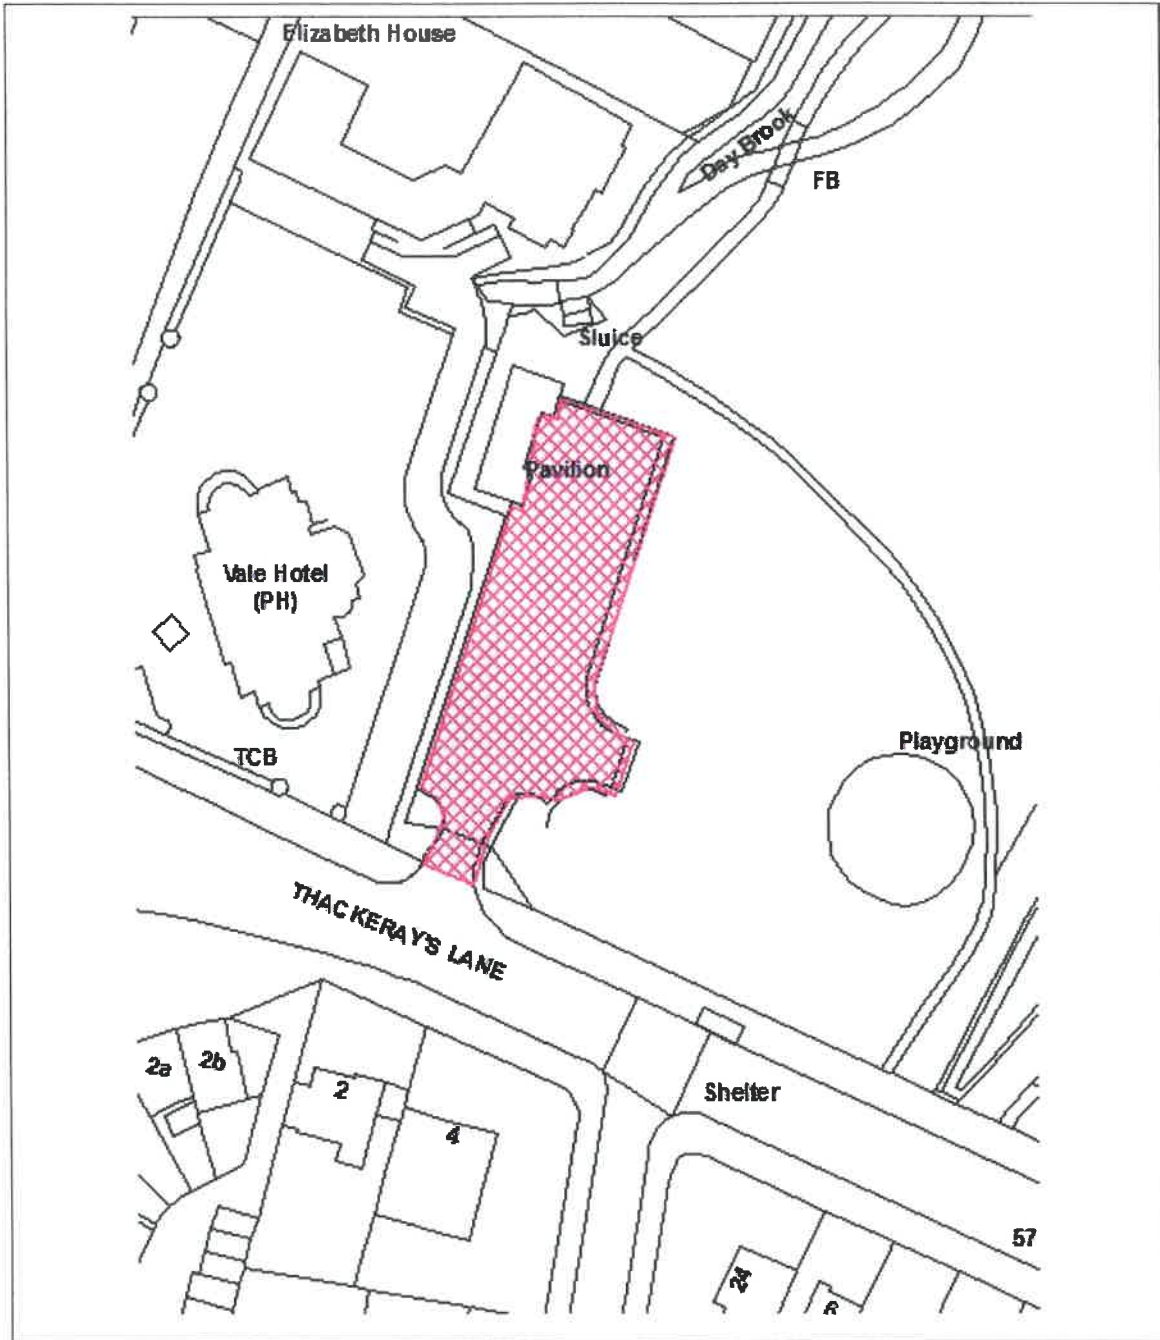

The Gedling Borough Council (Civil Enforcement Off-Street Parking Places) Order 2020	Location	Thackerays Lane Arnold
		Plan no.	30
		Scale	NTS
		Date	
Reproduced with the permission of the controller of H.M.S.O. Crown copyright Licence No. I.A 078026. Unauthorised reproduction infringes Crown Copyright and may lead to Prosecution or civil proceedings			

MAYOR

MONITORING OFFICER