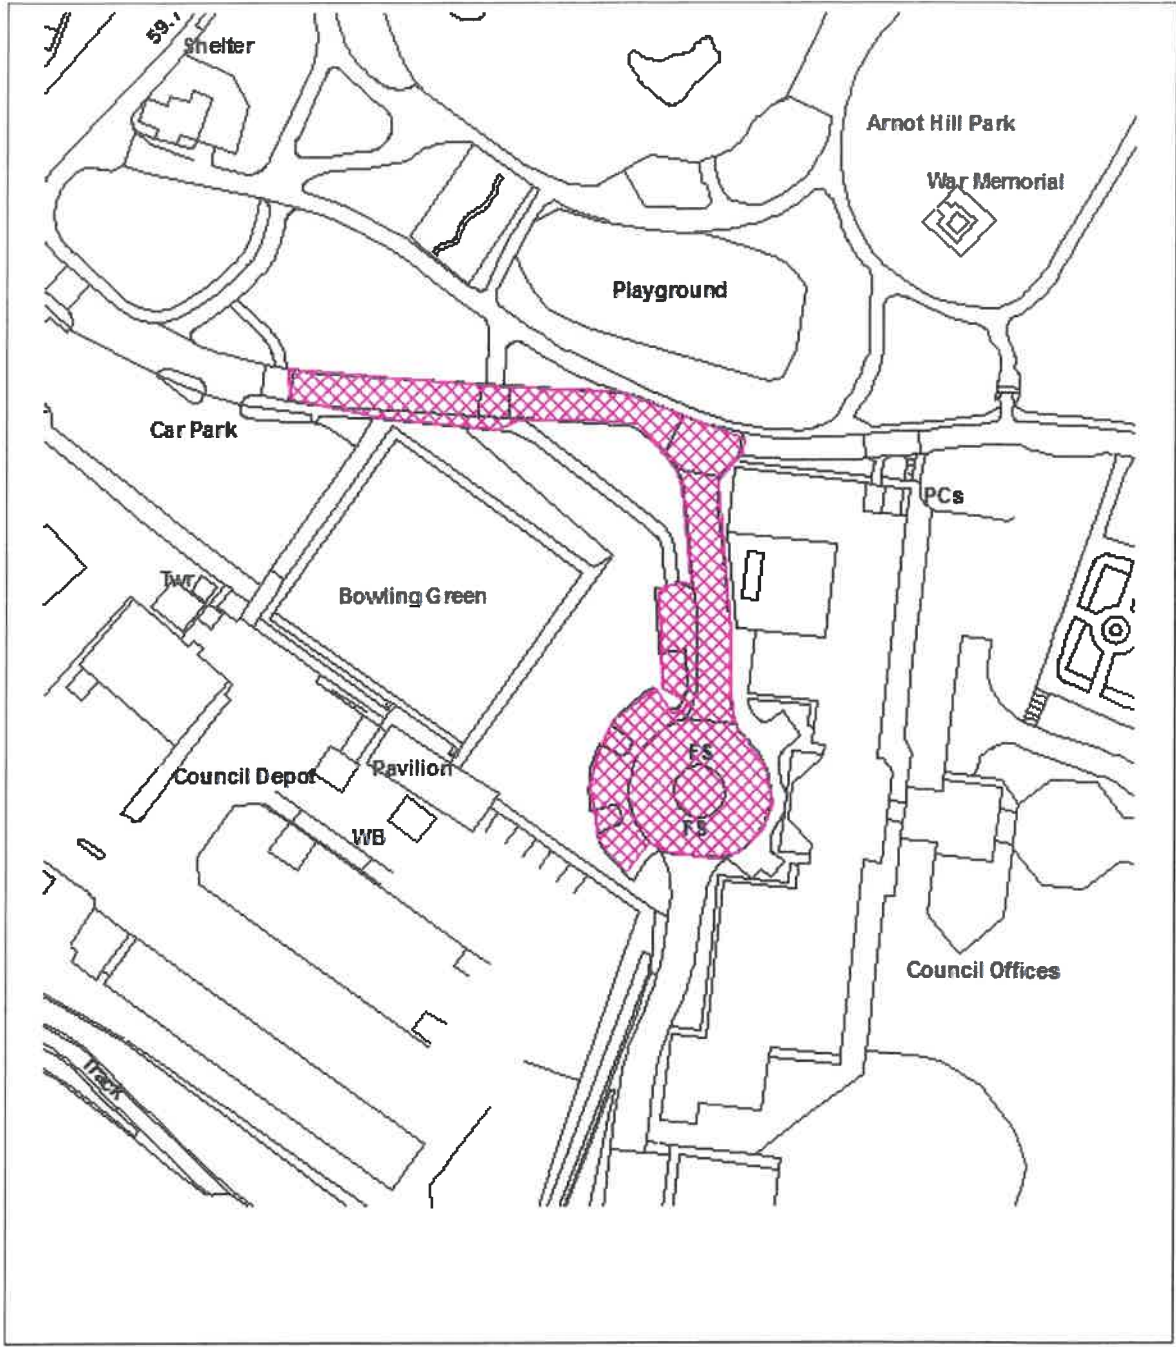

The Gedling Borough Council (Civil Enforcement Off-Street Parking Places) Order 2020	Location	Civic Centre (entrance) Arnot Hill Park Arnold
		Plan no.	29
		Scale	NTS
		Date	
Reproduced with the permission on the controller of H.M.S.O. Crown copyright Licence No. 1.A 078026. Unauthorised reproduction infringes Crown Copyright and may lead to Prosecution or civil proceedings			

Sandra Barnes
_____
MAYOR

Hele E. [Signature]
_____
MONITORING OFFICER