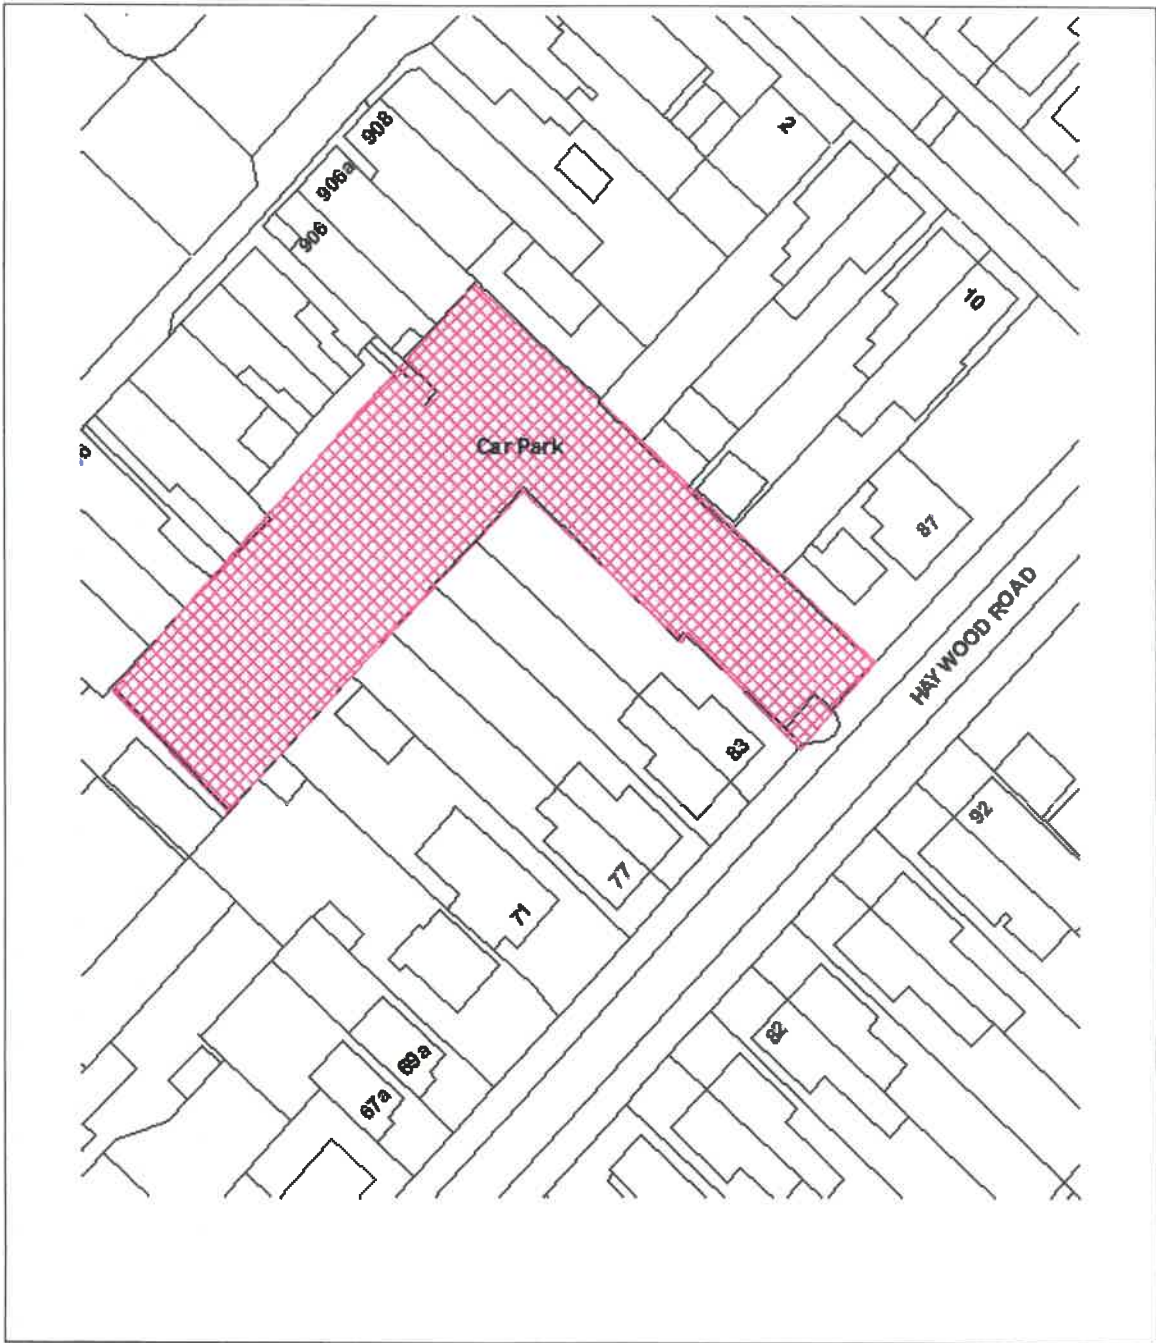

The Gedling Borough Council (Civil Enforcement Off-Street Parking Places) Order 2020	Location	Haywood Road (South) Mapperley
		Plan no.	12
		Scale	NTS
		Date	
Reproduced with the permission on the controller of H.M.S.O. Crown copyright Licence No. I.A 078026. Unauthorised reproduction infringes Crown Copyright and may lead to Prosecution or civil proceedings			

Sandra Barnes
_____
MAYOR

Helen E. Giff
_____
MONITORING OFFICER