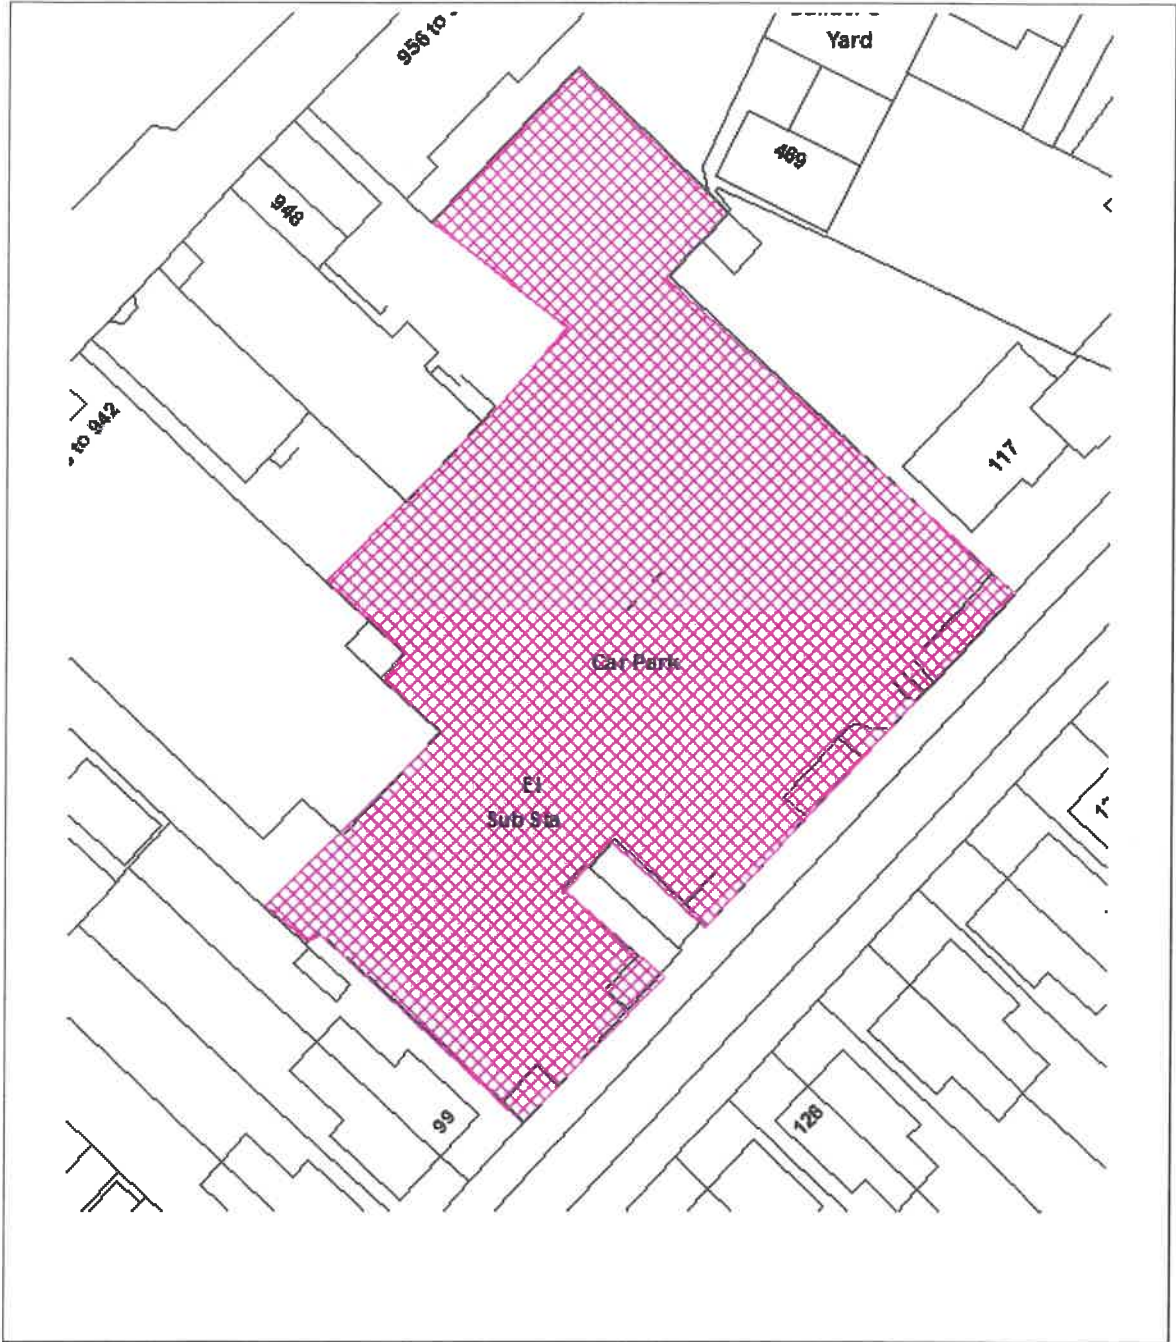

The Gedling Borough Council (Civil Enforcement Off-Street Parking Places) Order 2020	Location	Haywood Road (North) Mapperley
		Plan no.	11
		Scale	NTS
		Date	
Reproduced with the permission on the controller of H.M.S.O.Crown copyright Licence No. I.A 078026. Unauthorised reproduction infringes Crown Copyright and may lead to Prosecution or civil proceedings			

Sandra Barnes
_____
MAYOR

Helen E. [Signature]
_____
MONITORING OFFICER