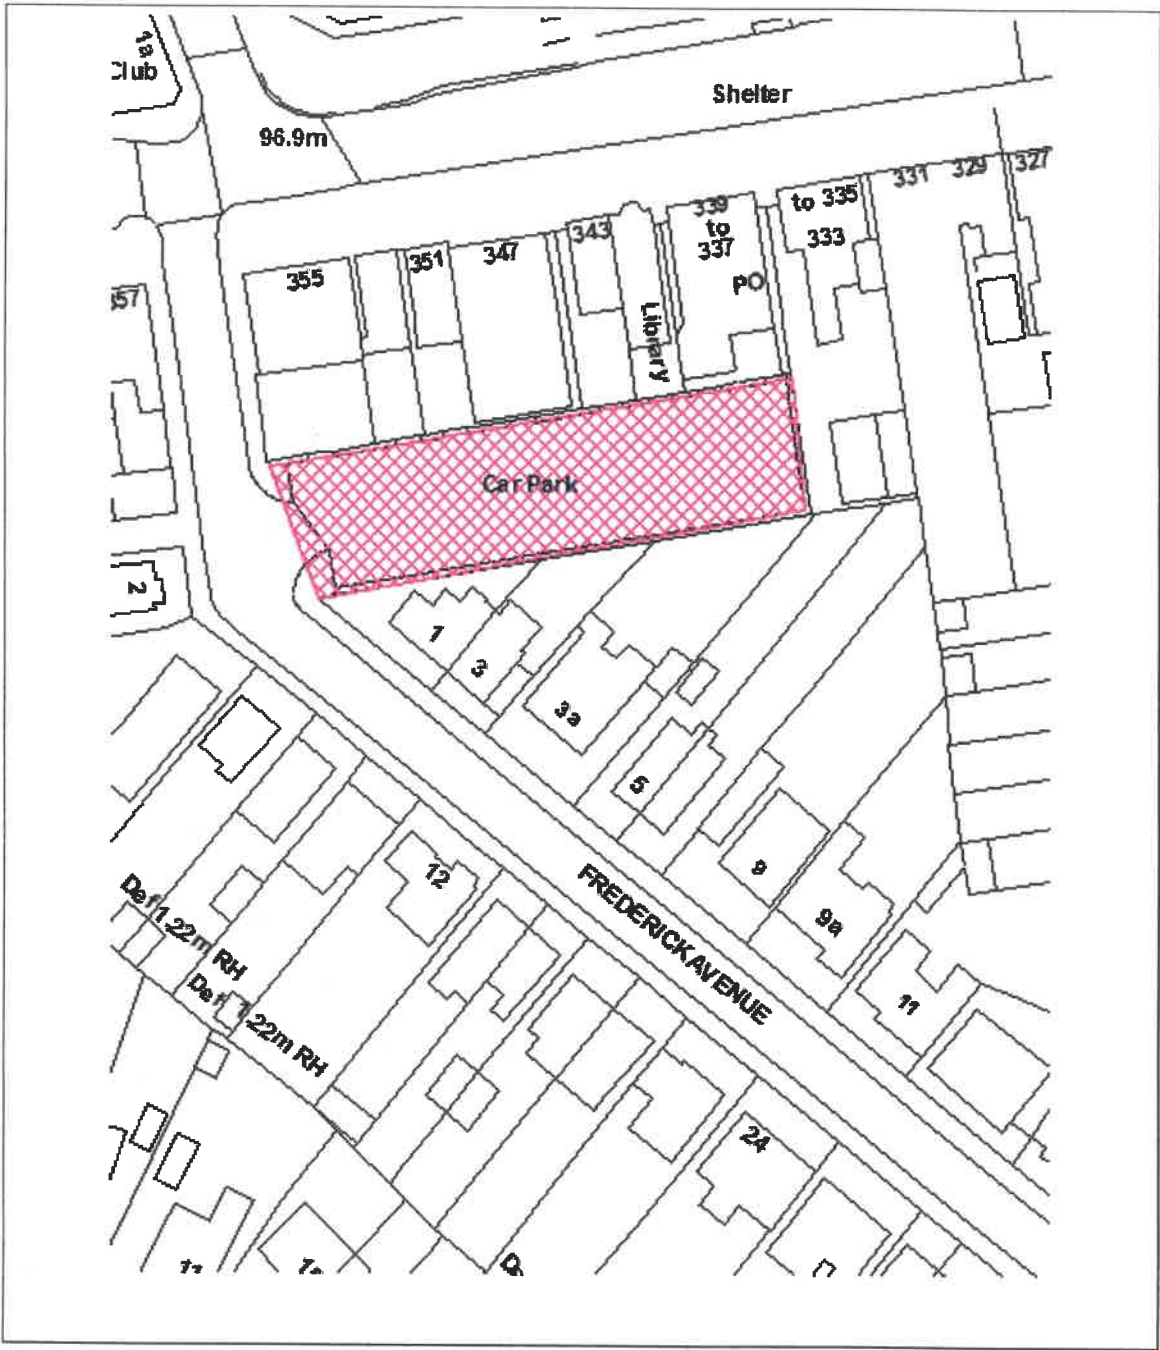

The Gedling Borough Council (Civil Enforcement Off-Street Parking Places) Order 2020	Location	Frederick Avenue Carlton
		Plan no.	8
		Scale	NTS
		Date	
Reproduced with the permission on the controller of H.M.S.O. Crown copyright Licence No. I.A 078026. Unauthorised reproduction infringes Crown Copyright and may lead to Prosecution or civil proceedings			

Sandra Dorn
_____
MAYOR

Helene [Signature]
_____
MONITORING OFFICER