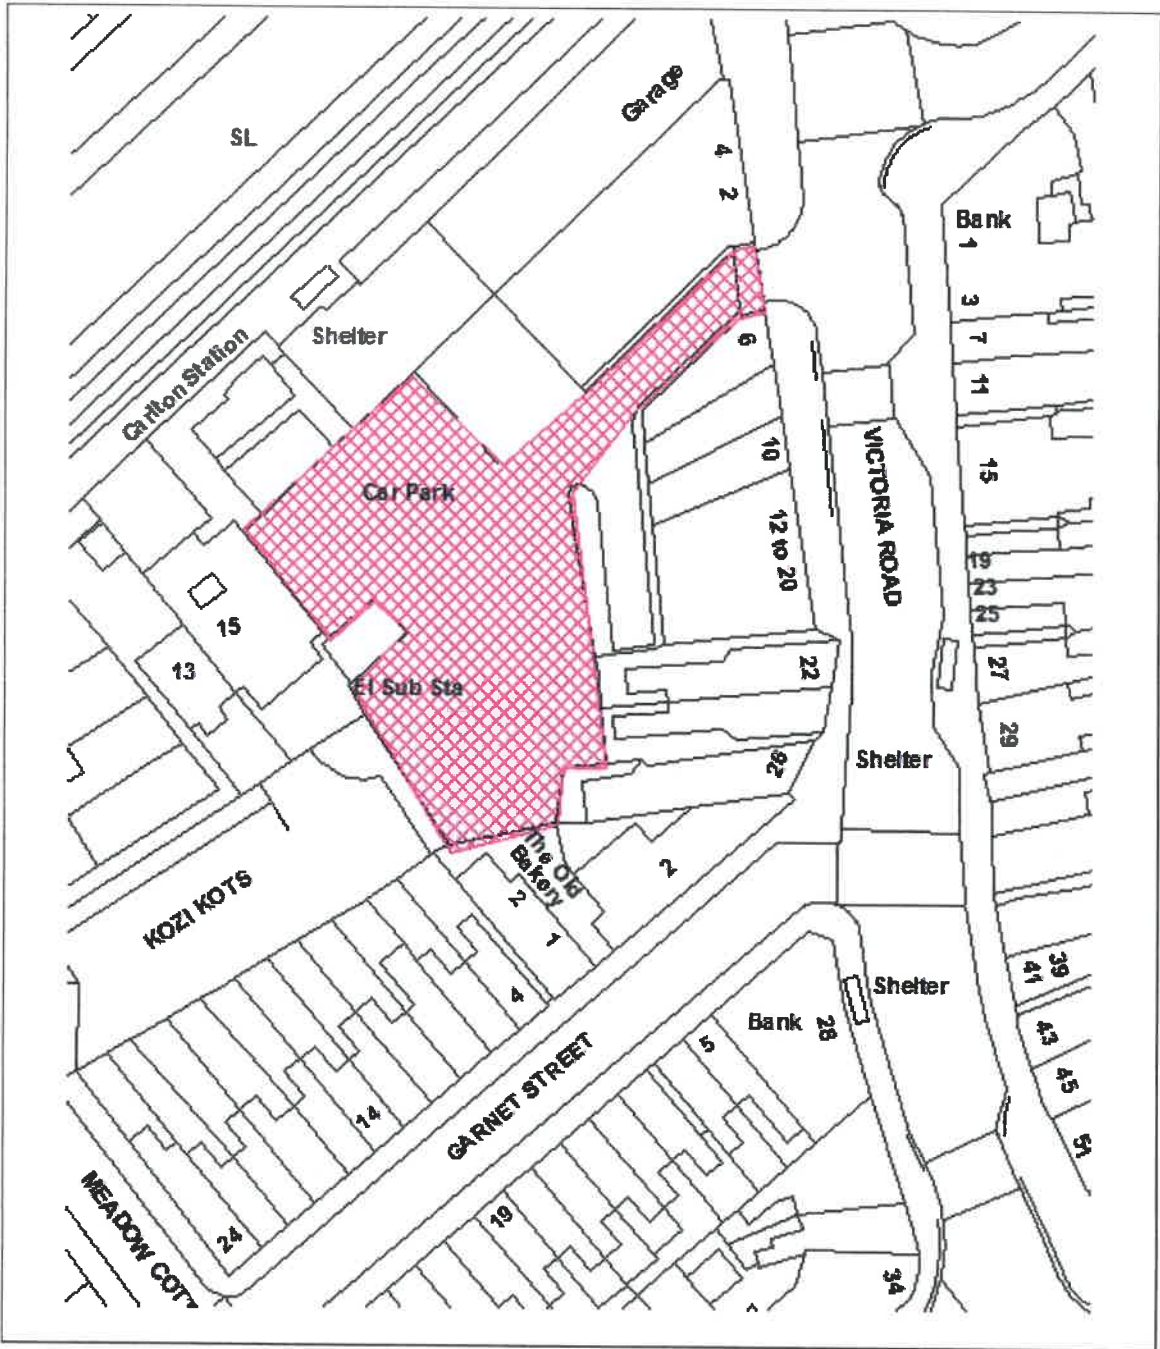

The Gedling Borough Council (Civil Enforcement Off-Street Parking Places) Order 2020	Location	Victoria Road Netherfield
		Plan no.	14
		Scale	NTS
		Date	
Reproduced with the permission on the controller of H.M.S.O. Crown copyright Licence No. LA 078026. Unauthorised reproduction infringes Crown Copyright and may lead to Prosecution or civil proceedings			

Sandra Bover
_____
MAYOR

Hele E. [Signature]
_____
MONITORING OFFICER