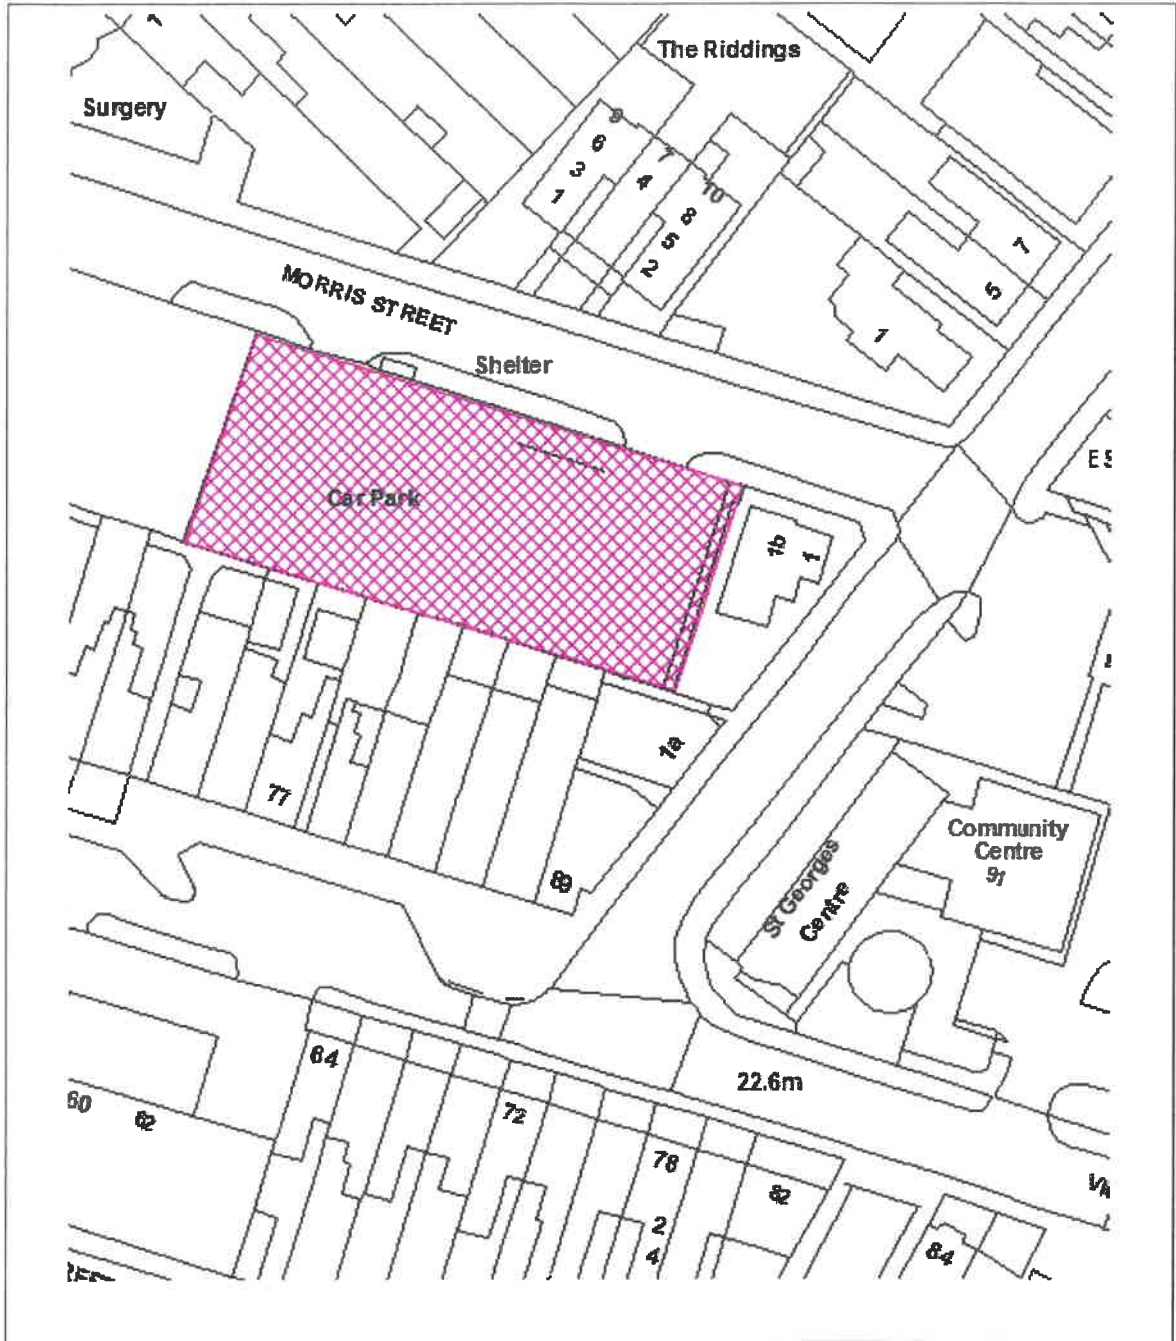

The Gedling Borough Council (Civil Enforcement Off-Street Parking Places) Order 2020	Location	Morris Street Netherfield
		Plan no.	13
		Scale	NTS
		Date	
Reproduced with the permission on the controller of H.M.S.O. Crown copyright Licence No. 1.A 078026. Unauthorised reproduction infringes Crown Copyright and may lead to Prosecution or civil proceedings			

Ms Sadra Damer
_____
MAYOR

Helen Bay
_____
MONITORING OFFICER