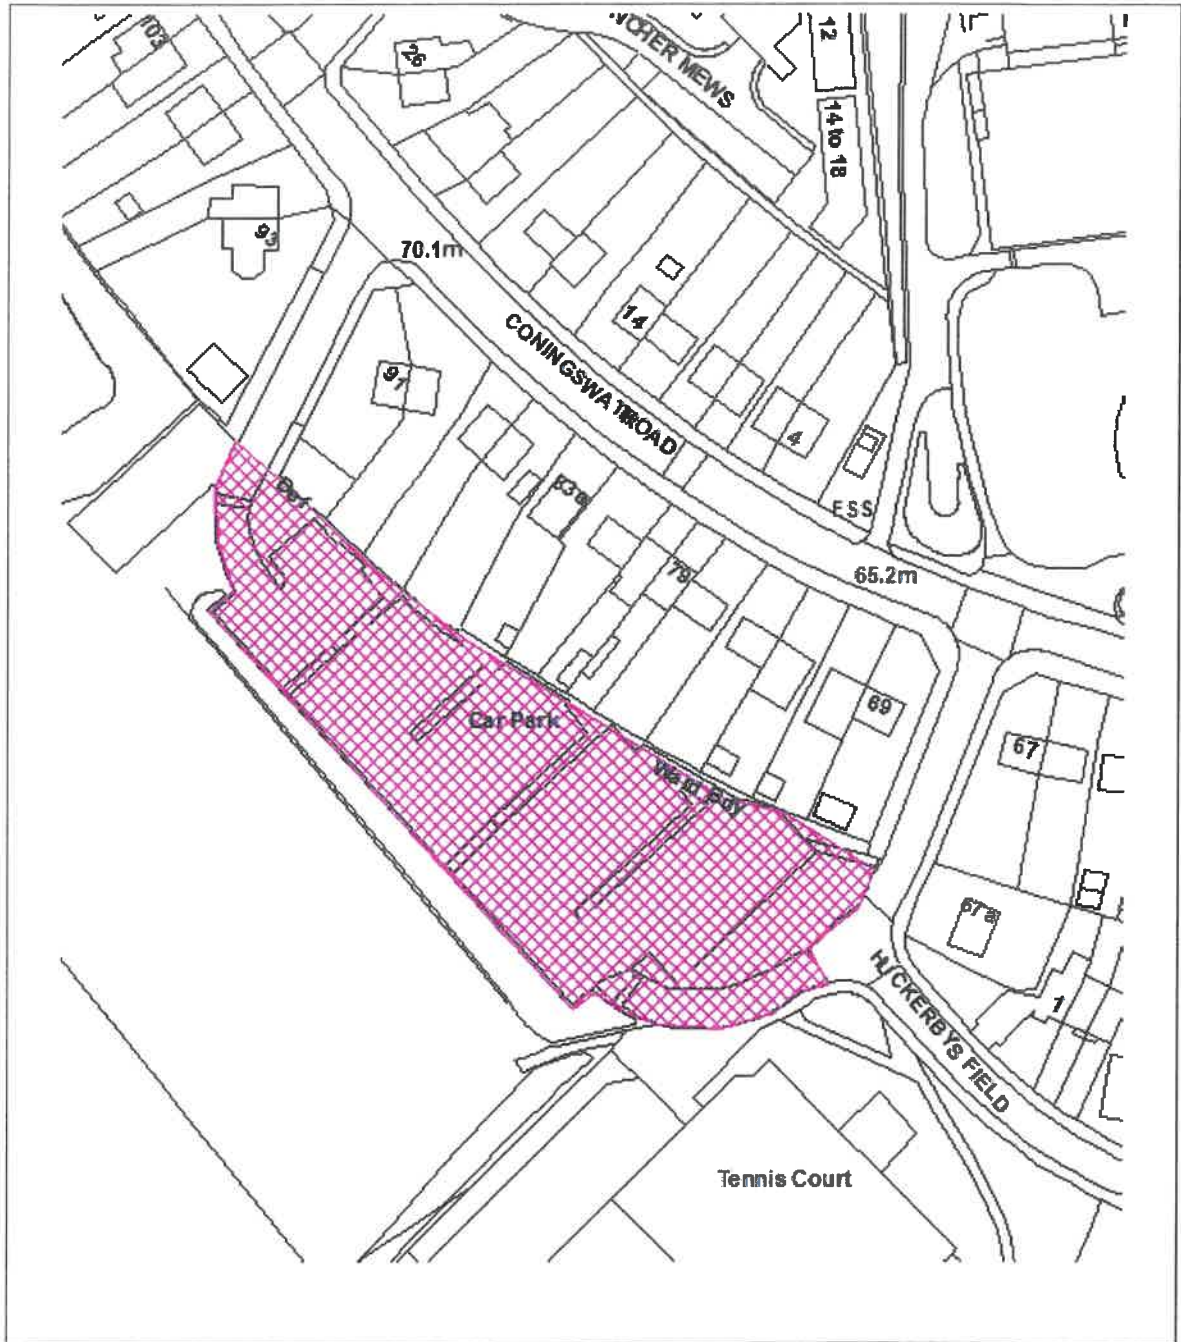

The Gedling Borough Council (Civil Enforcement Off-Street Parking Places) Order 2020	Location	Coningswath Road Carlton
		Plan no.	27
		Scale	NTS
		Date	
Reproduced with the permission on the controller of H.M.S.O. Crown copyright Licence No. I.A 078026. Unauthorised reproduction infringes Crown Copyright and may lead to Prosecution or civil proceedings			

Alor Sandra Daines
_____
MAYOR

Hele E. [Signature]
_____
MONITORING OFFICER