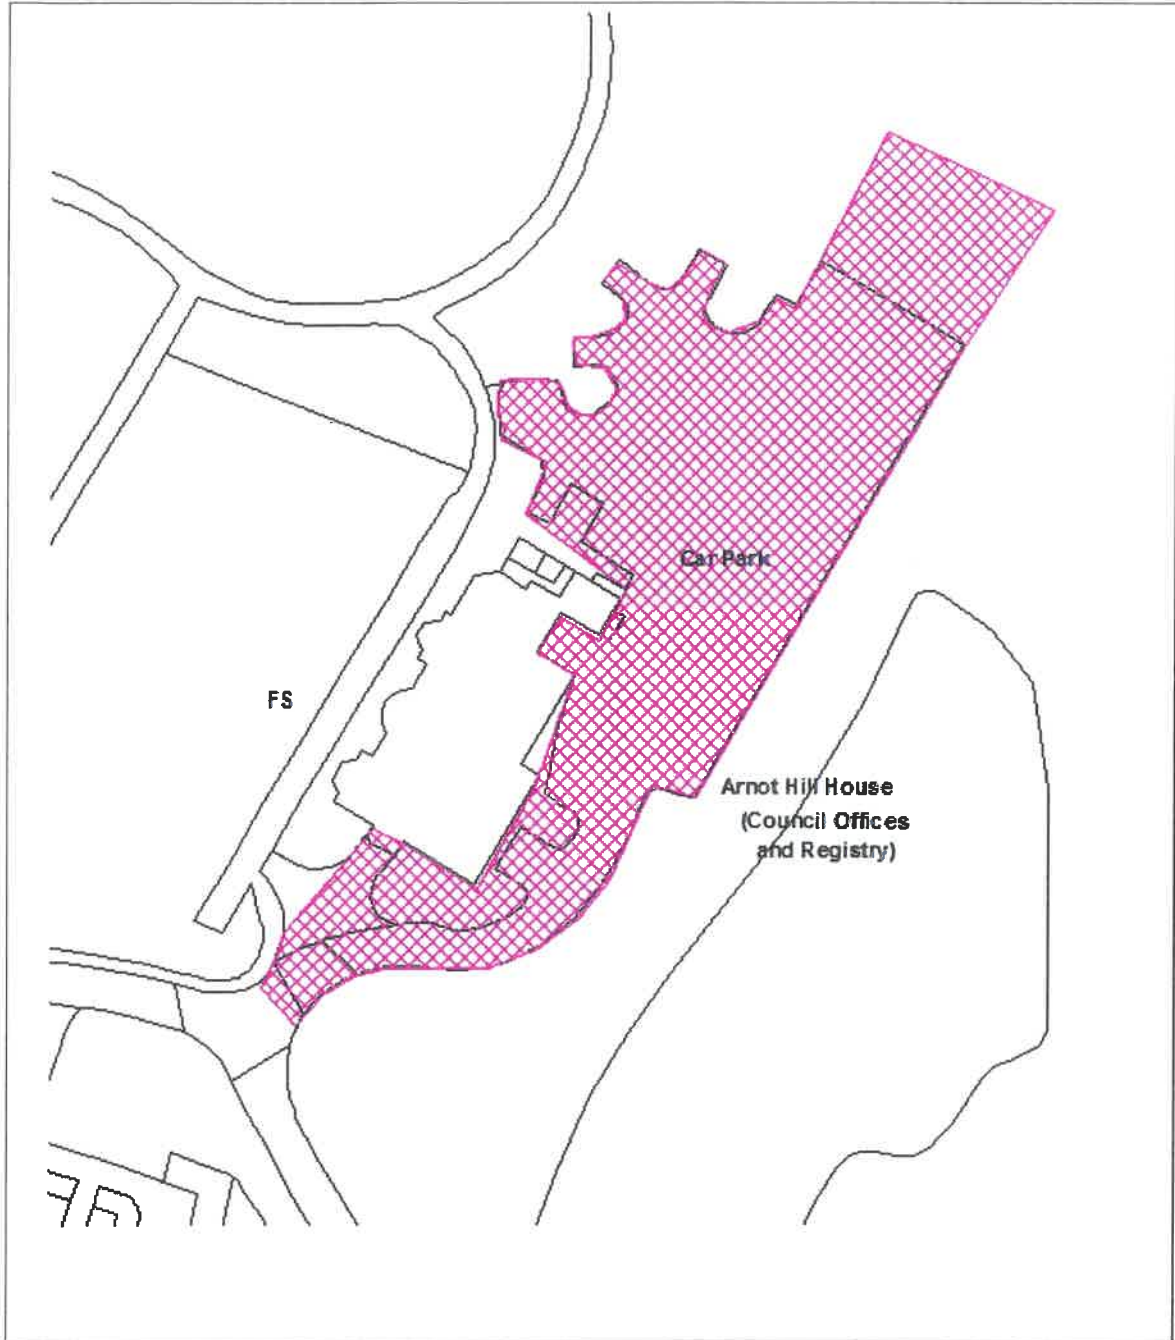

The Gedling Borough Council (Civil Enforcement Off-Street Parking Places) Order 2020	Location	Arnot Hill House Arnot Hill Park Arnold
		Plan no.	21
		Scale	NTS
		Date	
Reproduced with the permission on the controller of H.M.S.O.Crown copyright Licence No. 1.A 078026. Unauthorised reproduction infringes Crown Copyright and may lead to Prosecution or civil proceedings			

Sandra Barber
_____
MAYOR

Hele E. Bost
_____
MONITORING OFFICER