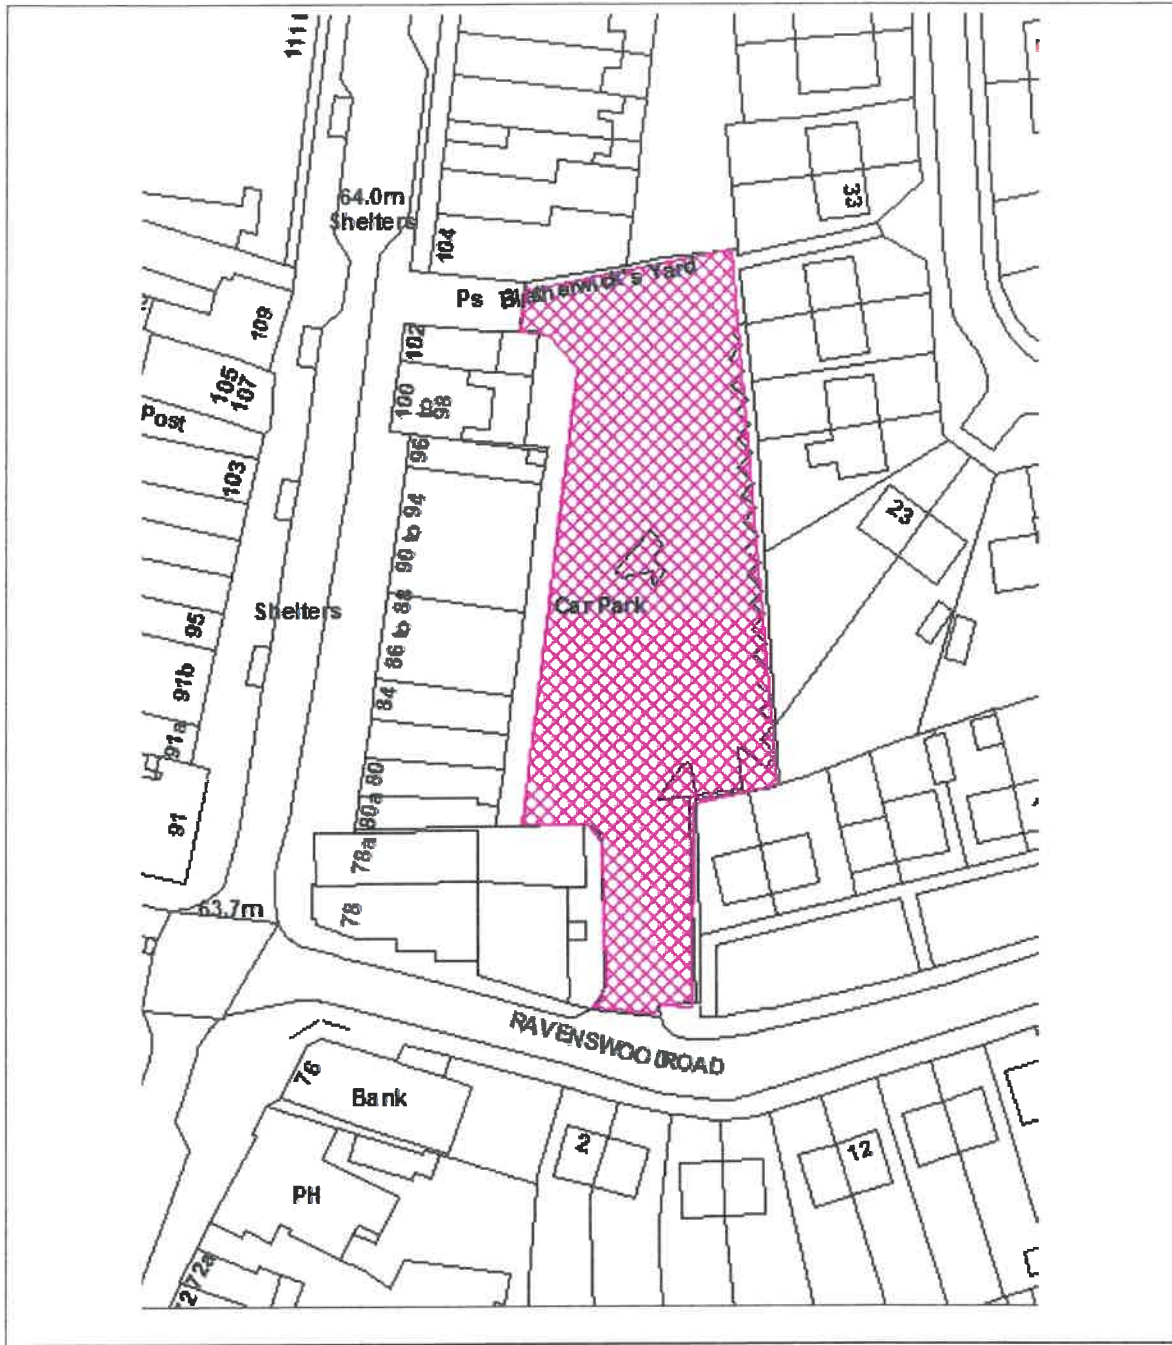

	The Gedling Borough Council (Civil Enforcement Off-Street Parking Places) Order 2020	Location	Blatherwicks Yard Arnold
		Plan no.	1
		Scale	NTS
		Date	
Reproduced with the permission on the controller of H.M.S.O. Crown copyright Licence No. I.A 078026. Unauthorised reproduction infringes Crown Copyright and may lead to Prosecution or civil proceedings			