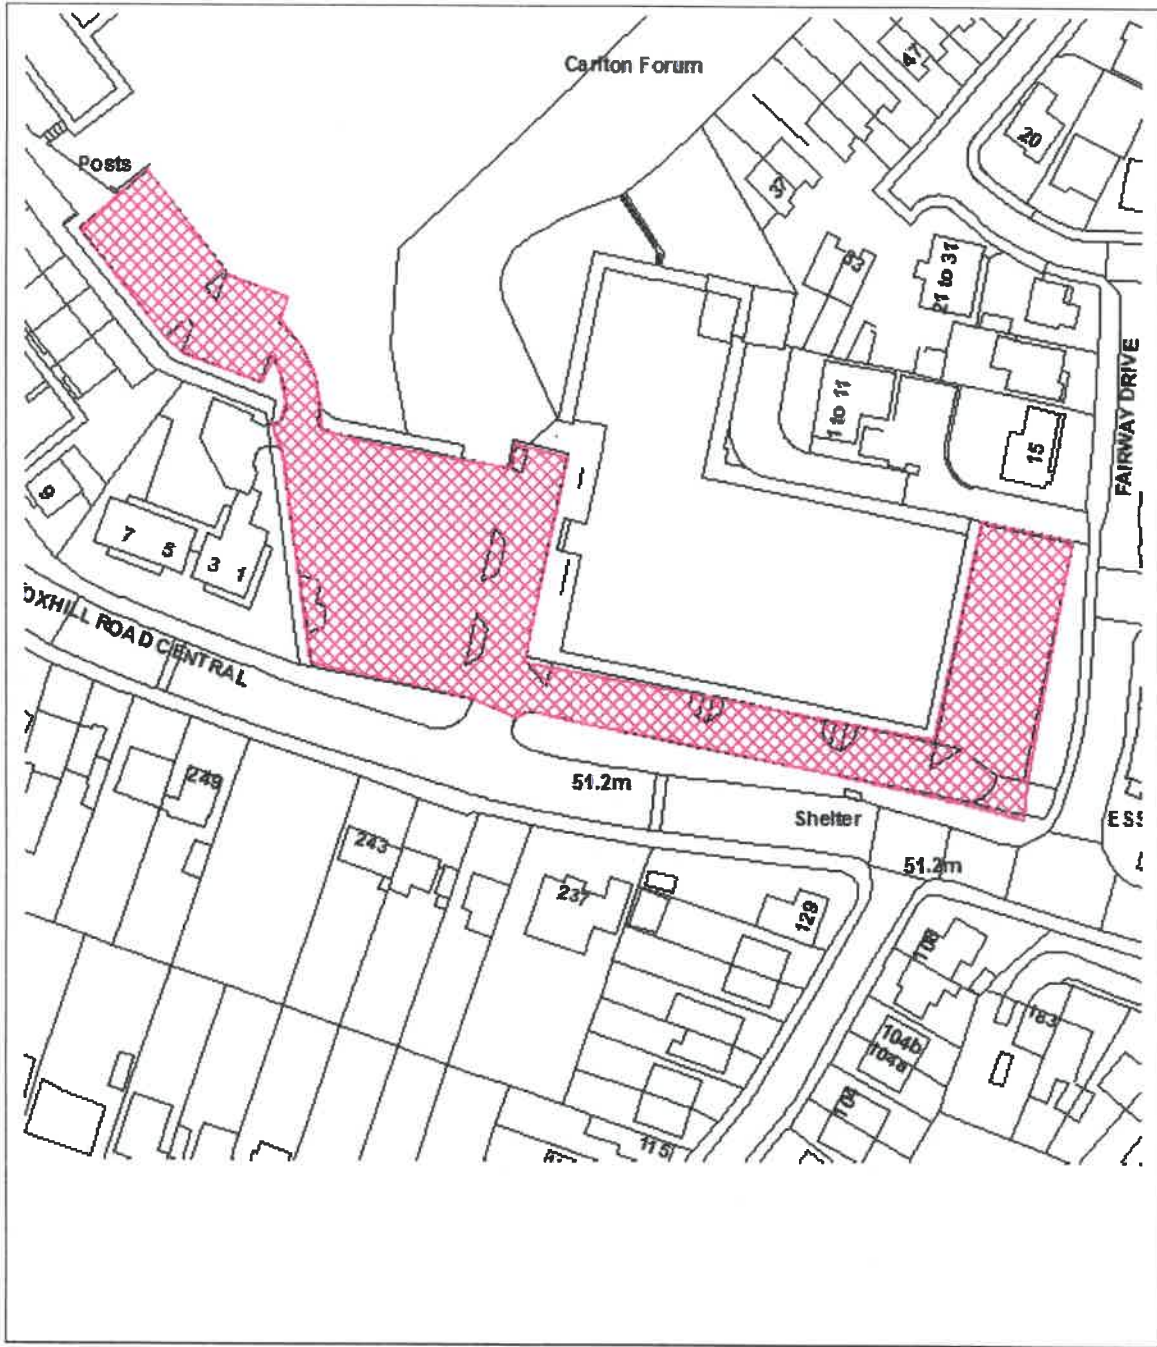

Sandra Barnes

 MAYOR

Heather Giff

 MONITORING OFFICER

	The Gedling Borough Council (Civil Enforcement Off-Street Parking Places) Order 2020	Location	The Richard Herrod Leisure Centre Foxhill Rd Cent Carlton
		Plan no.	26
		Scale	NTS
		Date	
Reproduced with the permission on the controller of H.M.S.O. Crown copyright Licence No. I.A 078026. Unauthorised reproduction infringes Crown Copyright and may lead to Prosecution or civil proceedings			