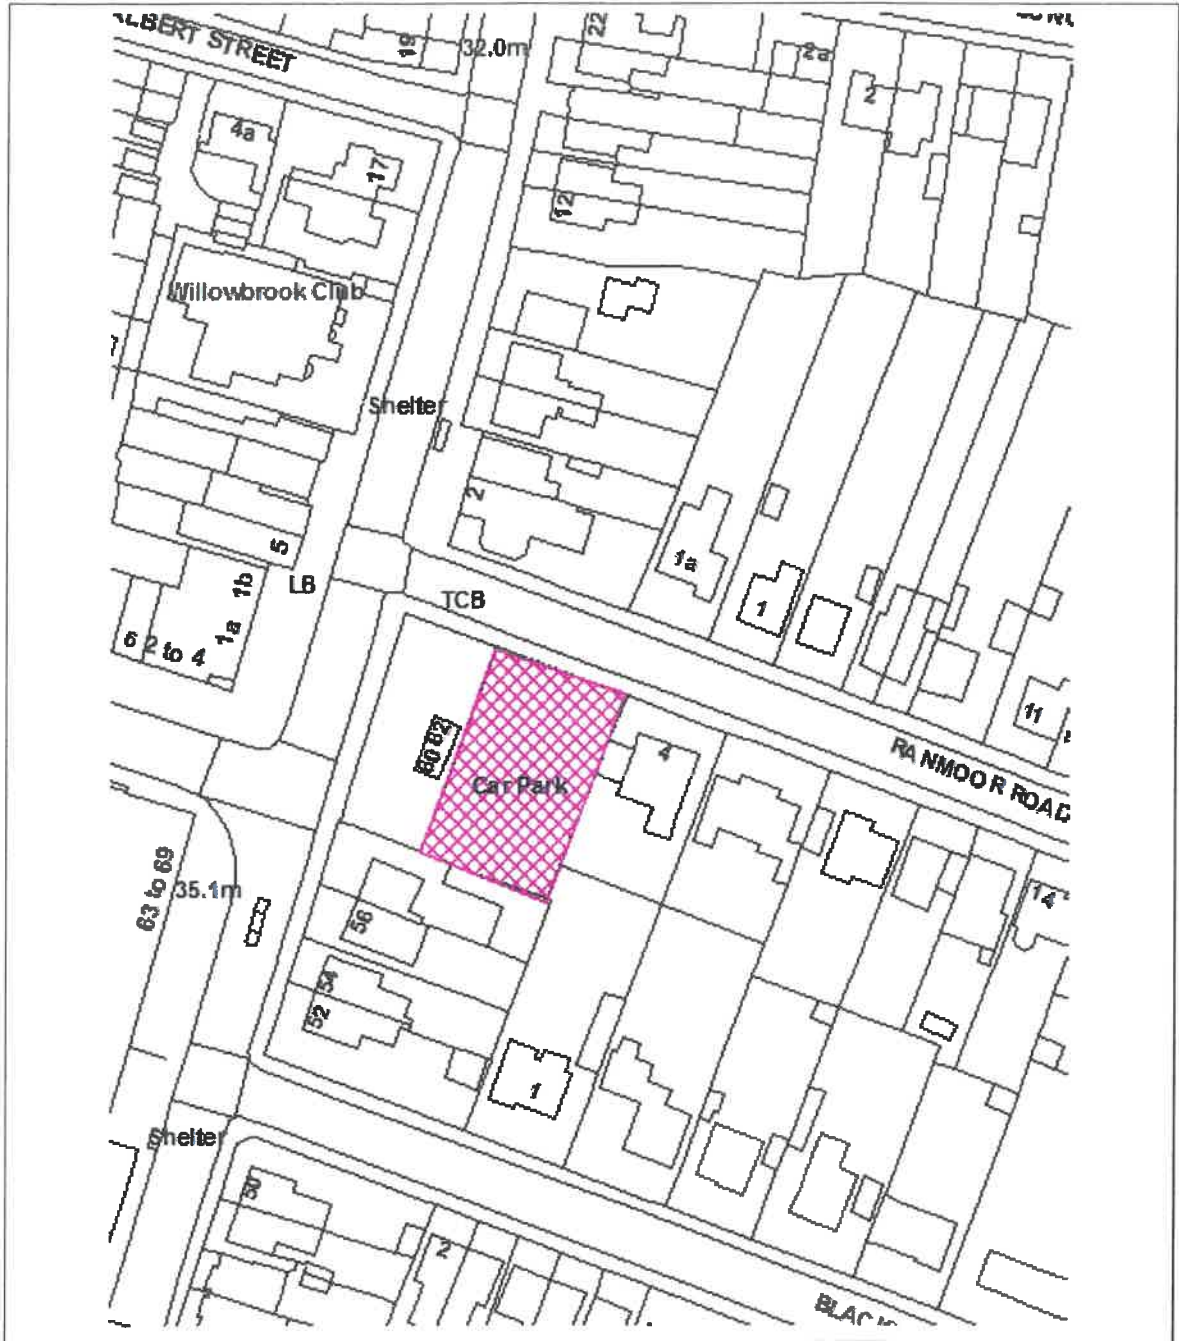

The Gedling Borough Council (Civil Enforcement Off-Street Parking Places) Order 2020	Location	Ranmoor Road Gedling
		Plan no.	25
		Scale	NTS
		Date	
Reproduced with the permission on the controller of H.M.S.O. Crown copyright Licence No. I.A 078026. Unauthorised reproduction infringes Crown Copyright and may lead to Prosecution or civil proceedings			

Sandra Barnes
_____
MAYOR

Heather Giff
_____
MONITORING OFFICER