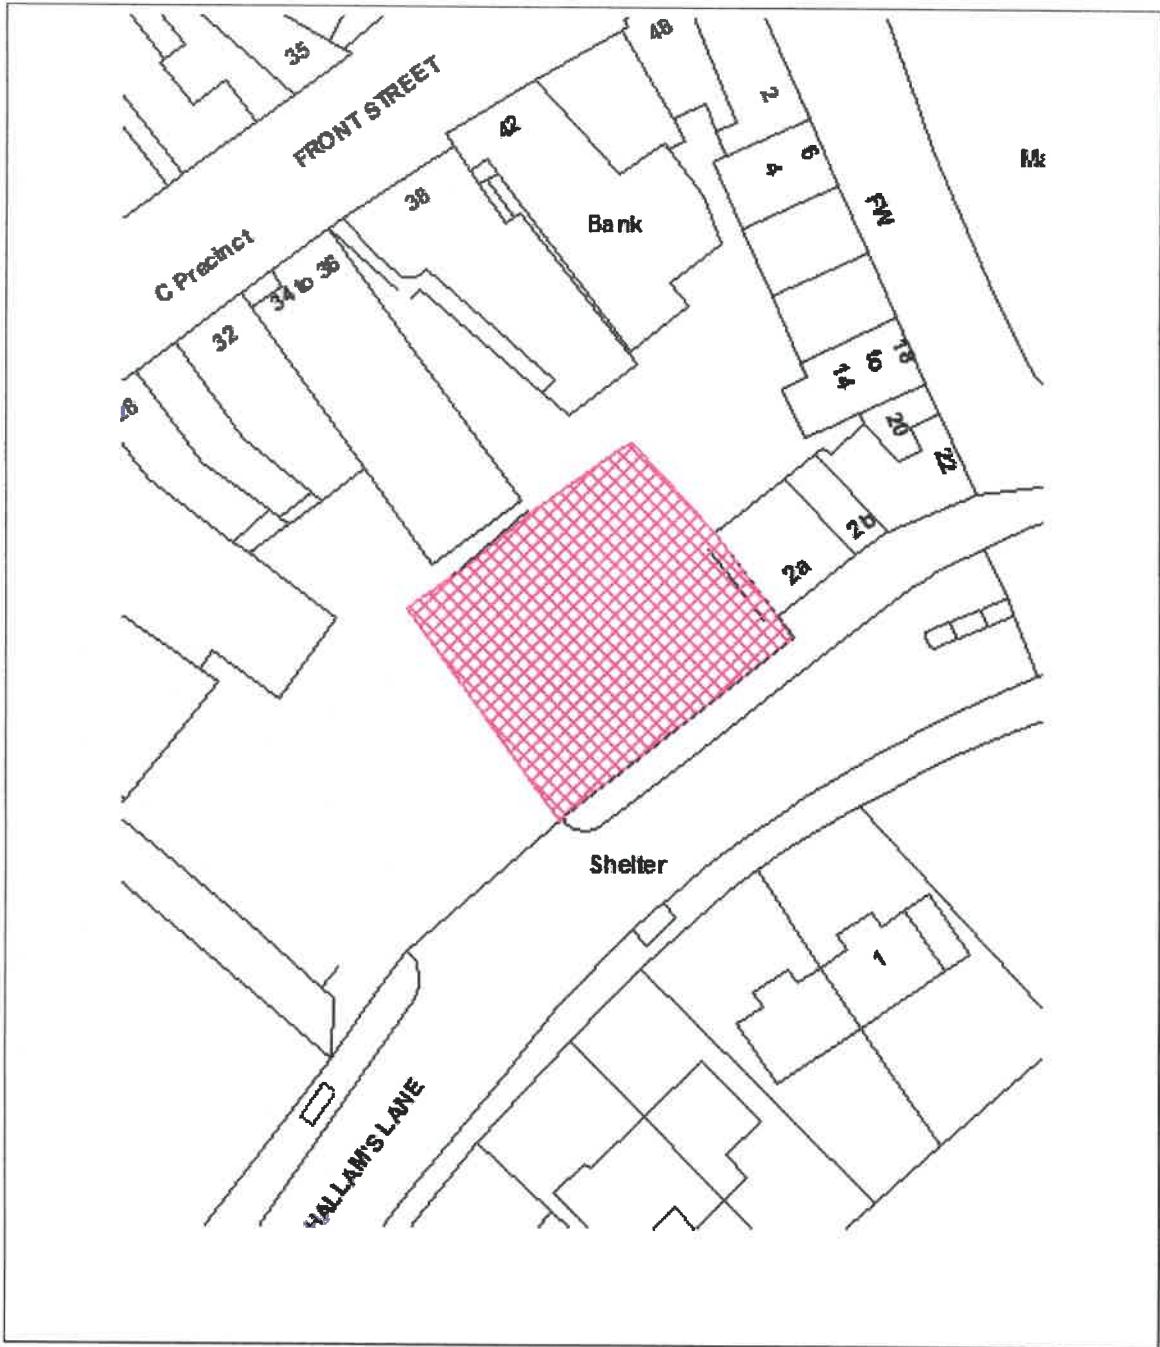

The Gedling Borough Council (Civil Enforcement Off-Street Parking Places) Order 2020	Location	The Loading Yard Hallams Lane Arnold
		Plan no.	18
		Scale	NTS
		Date	
Reproduced with the permission on the controller of H.M.S.O. Crown copyright Licence No. I.A 078026. Unauthorised reproduction infringes Crown Copyright and may lead to Prosecution or civil proceedings			

Alb Sandra Barnes
MAYOR

Hele E Bay
MONITORING OFFICER