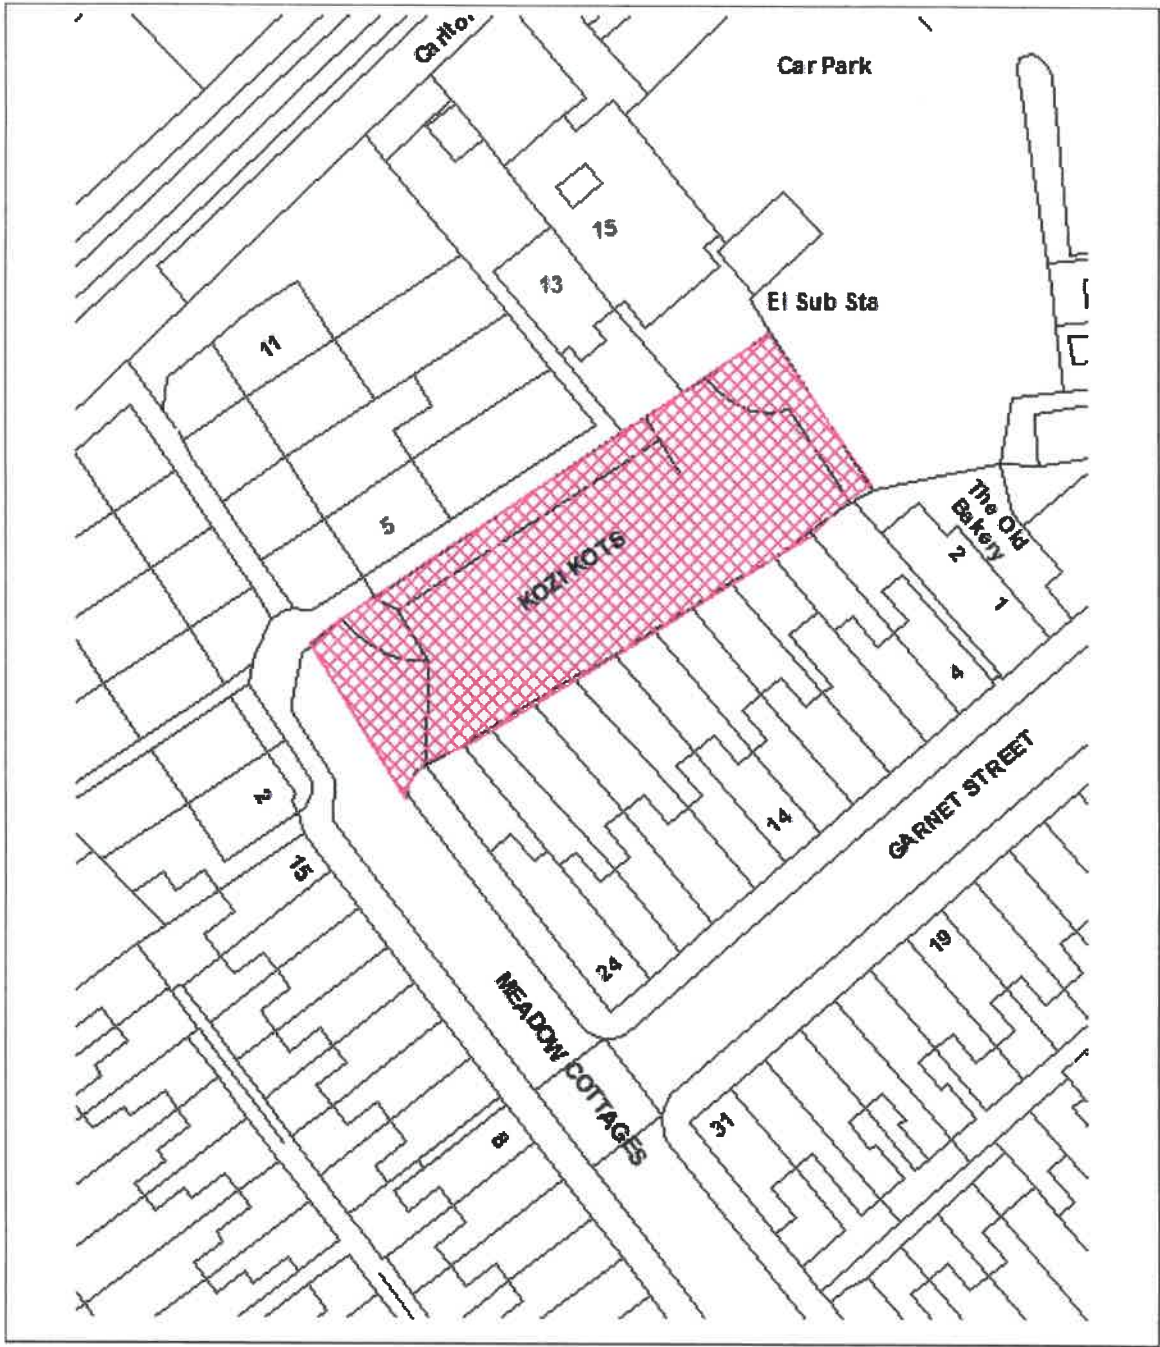

The Gedling Borough Council (Civil Enforcement Off-Street Parking Places) Order 2020	Location	Kozi Kots Netherfield
		Plan no.	20
		Scale	NTS
		Date	
Reproduced with the permission on the controller of H.H.S.O.Crown copyright Licence No. I.A 078026. Unauthorised reproduction infringes Crown Copyright and may lead to Prosecution or civil proceedings			

Sandra Barber
MAYOR

Hele E Bay
MONITORING OFFICER