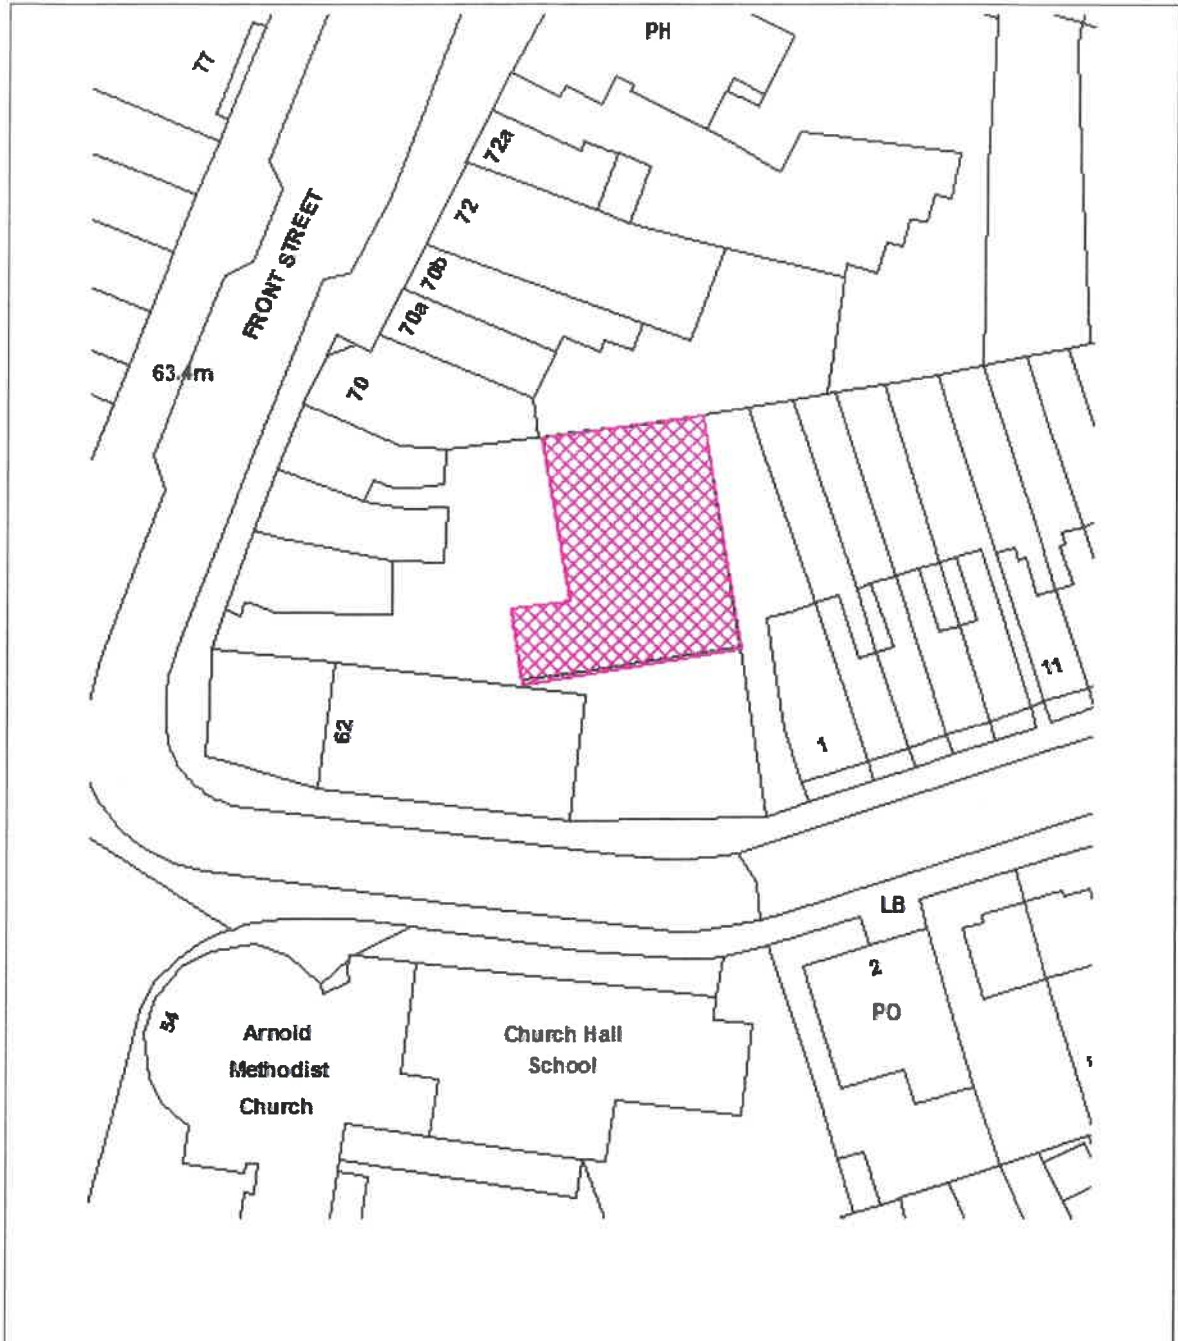

Sandra Danner

MAYOR

Helen E. Long

MONITORING OFFICER

	The Gedling Borough Council (Civil Enforcement Off-Street Parking Places) Order 2020	Location	The Time Centre Front Street Arnold
		Plan no.	17
		Scale	NTS
		Date	
<small>Reproduced with the permission on the controller of H.M.S.O. Crown copyright Licence No. I.A 078026. Unauthorised reproduction infringes Crown Copyright and may lead to Prosecution or civil proceedings</small>			