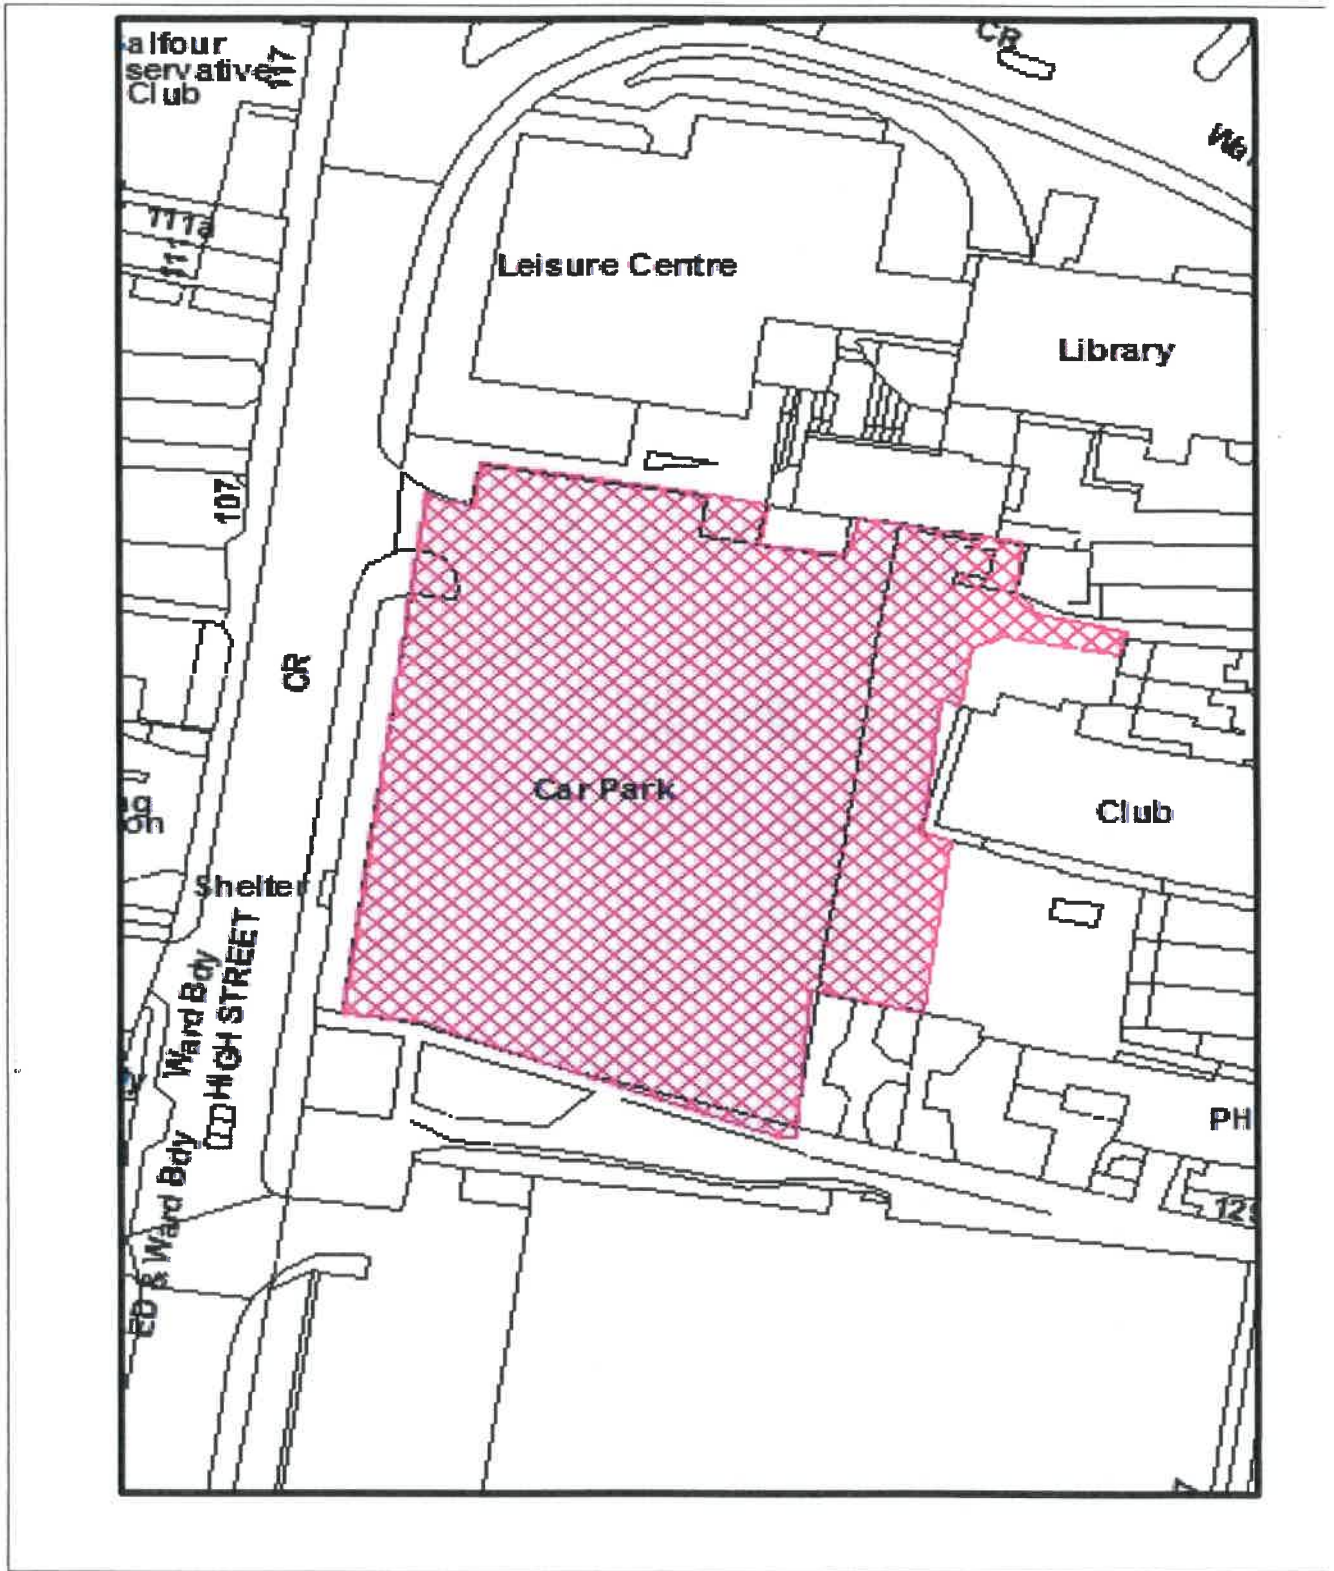

The Gedling Borough Council (Civil Enforcement Off-Street Parking Places) Order 2020	Location	High Street (Leisure Centre) Arnold
	Plan no.	4
	Scale	NTS
	Date	

Sandra Dornes
MAYOR

Hele E. [Signature]
MONITORING OFFICER