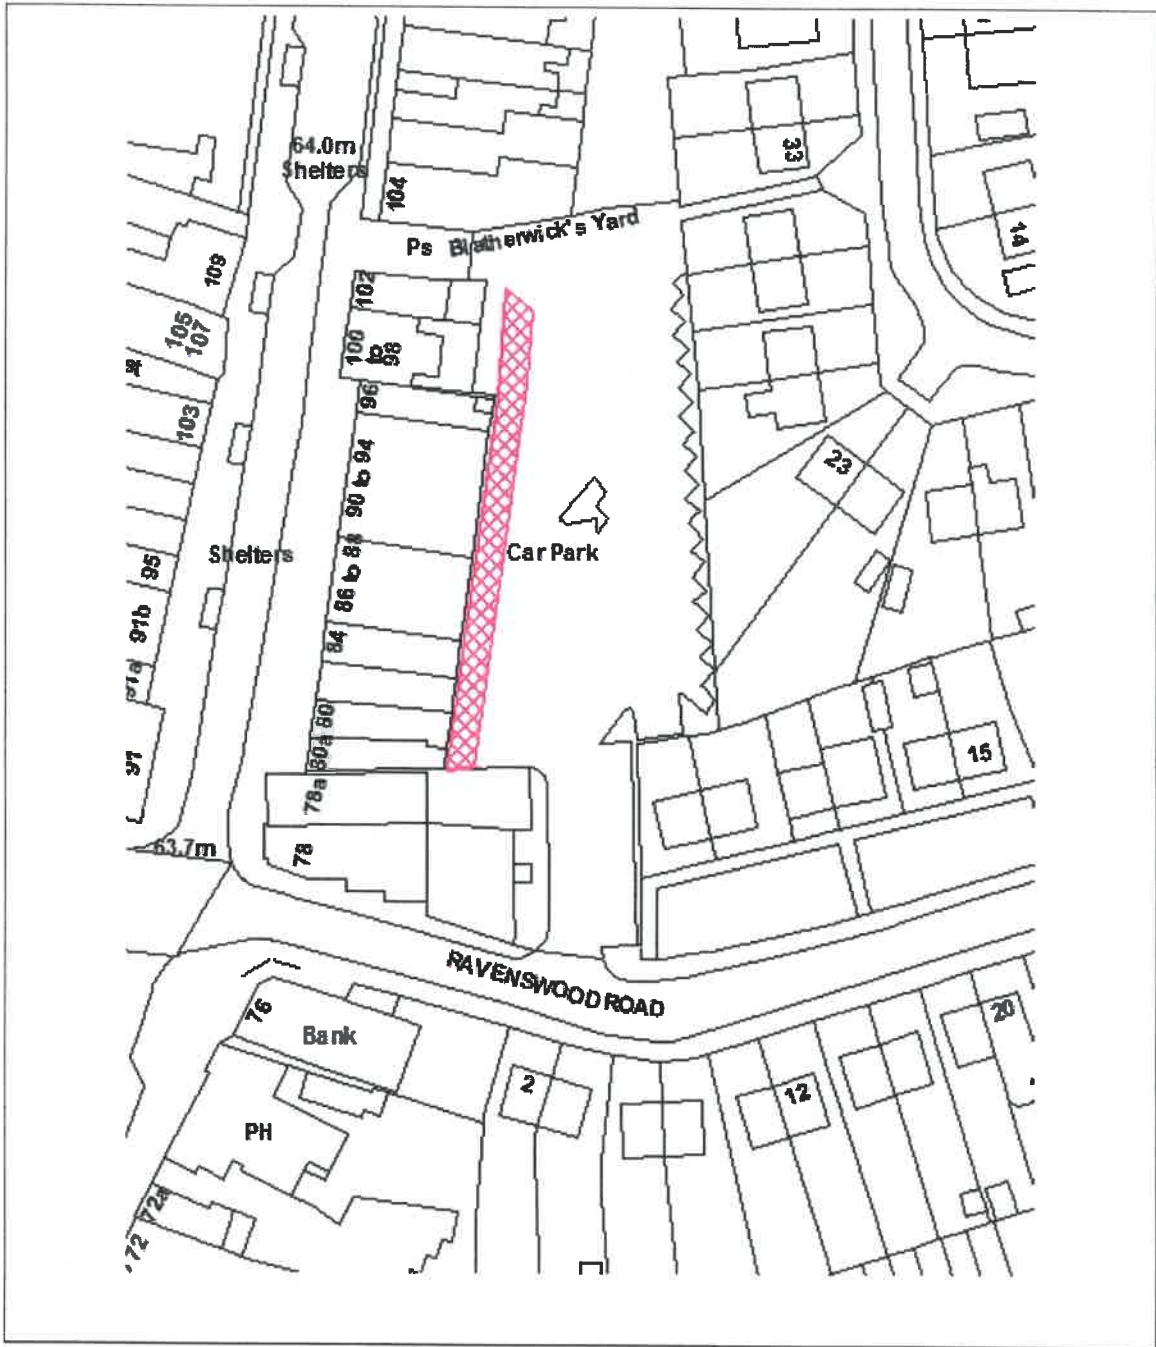

The Gedling Borough Council (Civil Enforcement Off-Street Parking Places) Order 2020	Location	Blatherwick Yard Service Strip
		Plan no.	6
		Scale	NTS
		Date	
Reproduced with the permission on the controller of H.M.S.O. Crown copyright Licence No. I.A 078026. Unauthorised reproduction infringes Crown Copyright and may lead to Prosecution or civil proceedings			

Sandra Dens
_____
MAYOR

Helen E. Bay
_____
MONITORING OFFICER