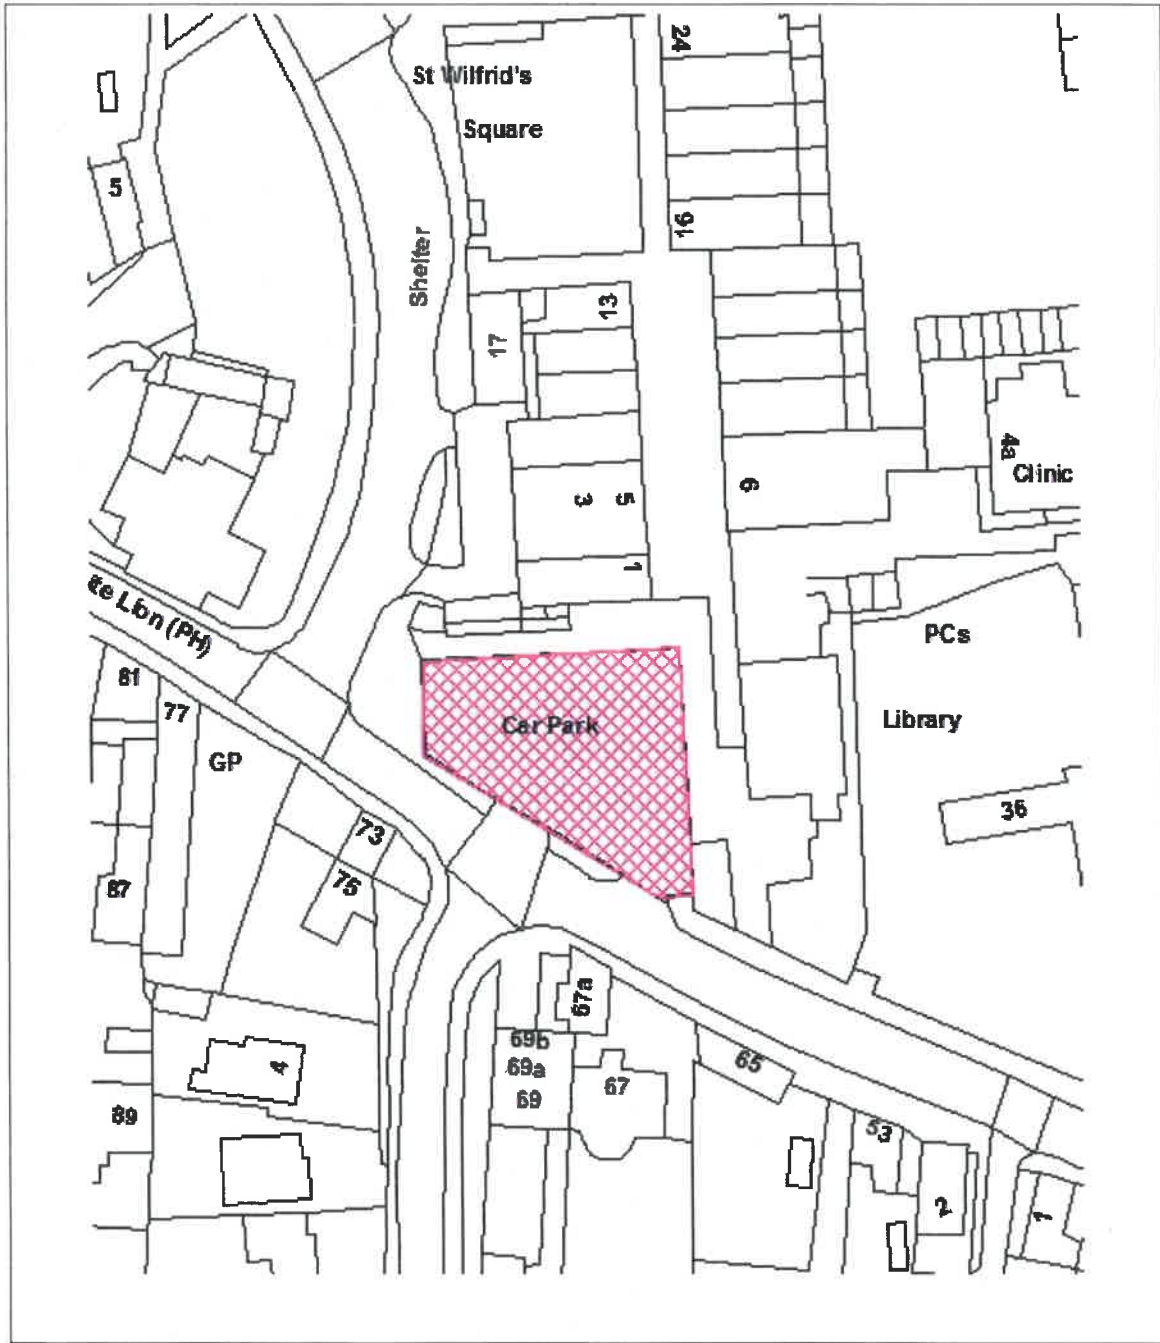

The Gedling Borough Council (Civil Enforcement Off-Street Parking Places) Order 2020	Location	Main Street Calverton
		Plan no.	36
		Scale	NTS
		Date	
Reproduced with the permission on the controller of H.M.S.O. Crown copyright Licence No. I.A 078026. Unauthorised reproduction infringes Crown Copyright and may lead to Prosecution or civil proceedings			

Sandra Barnes
MAYOR

Hele E. Bay
MONITORING OFFICER