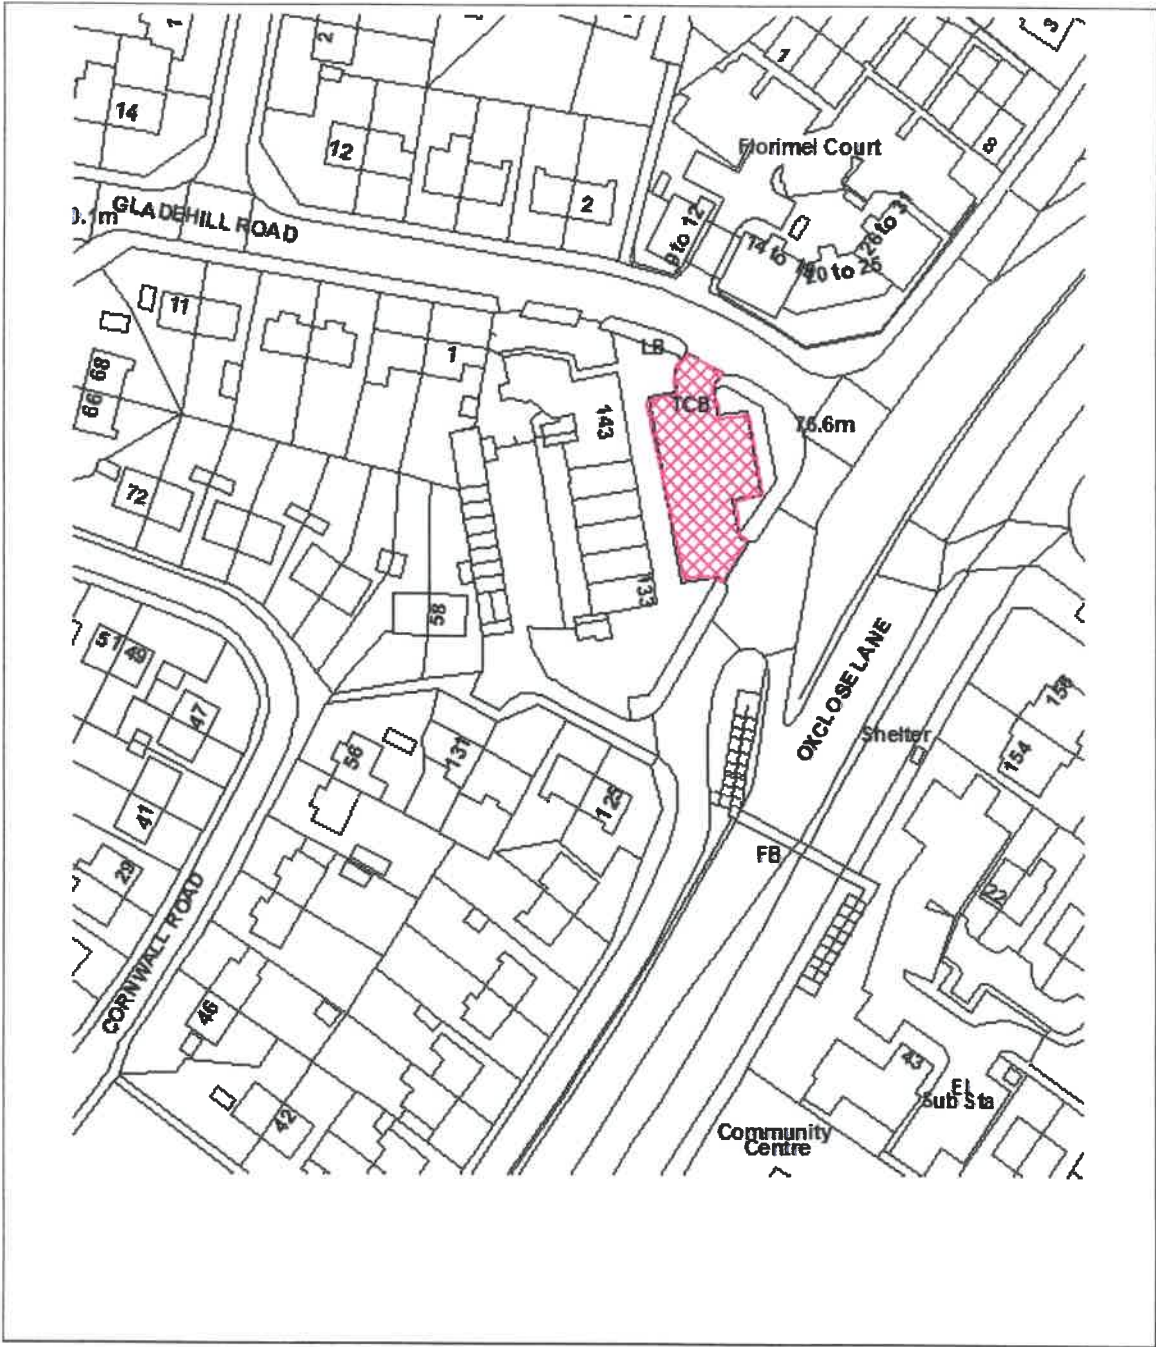

MAYOR

MONITORING OFFICER

	The Gedling Borough Council (Civil Enforcement Off-Street Parking Places) Order 2020	Location	Oxclose Lane Arnold
		Plan no.	24
		Scale	NTS
		Date	
Reproduced with the permission on the controller of H.M.S.O.Crown copyright Licence No. I.A 078026. Unauthorised reproduction infringes Crown Copyright and may lead to Prosecution or civil proceedings			