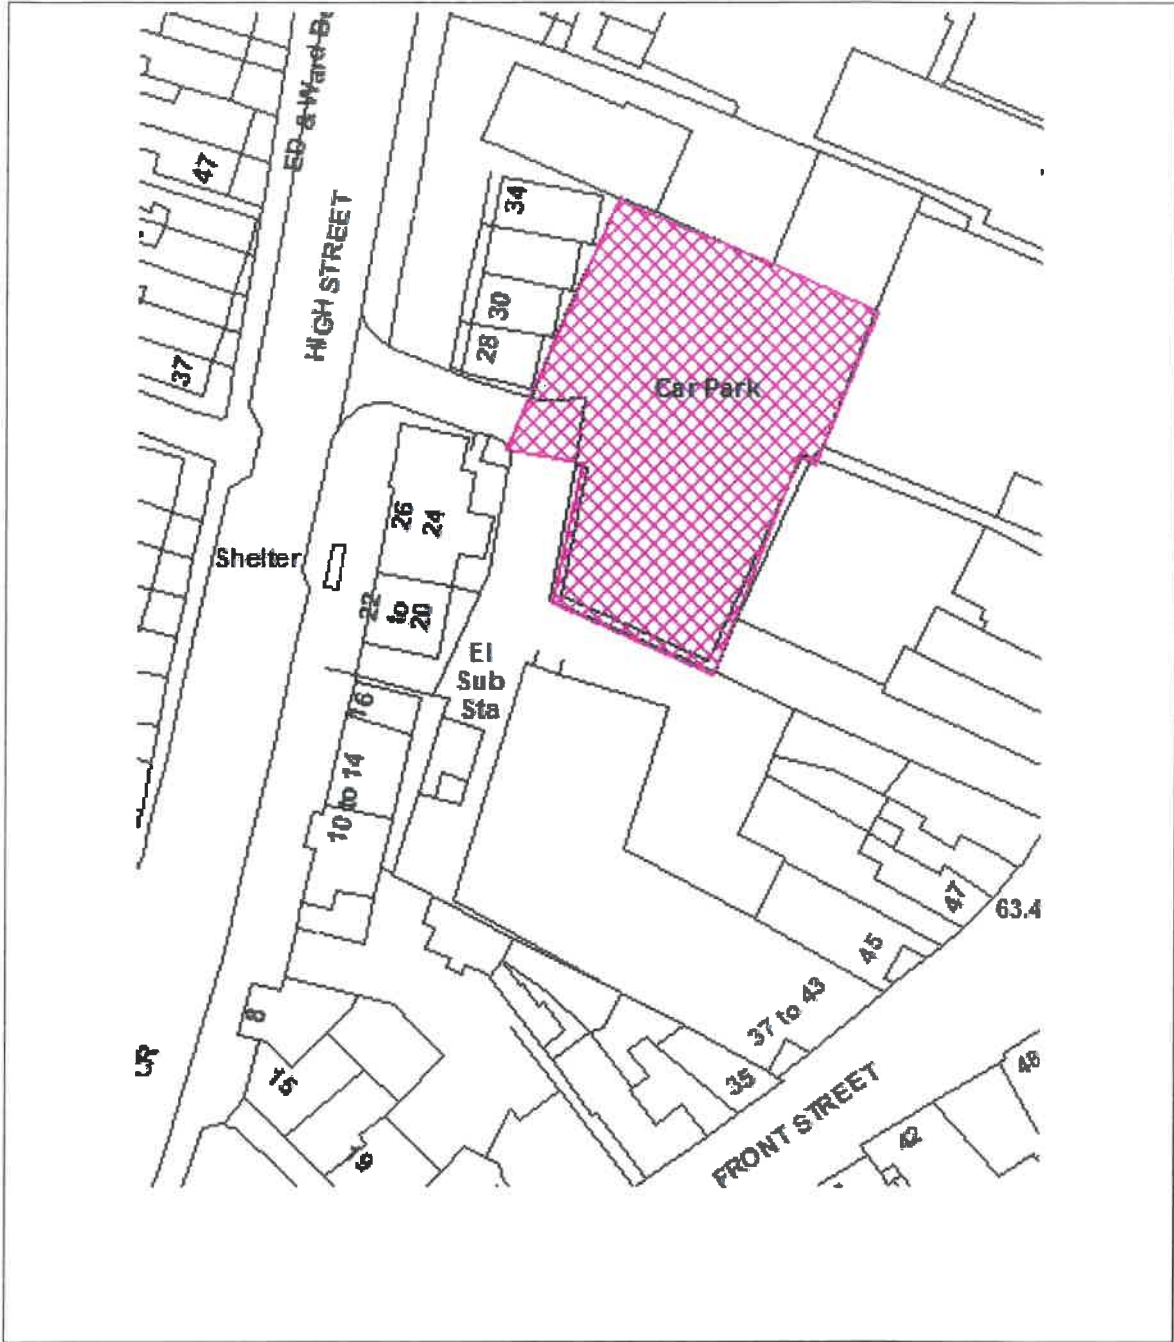

The Gedling Borough Council
(Civil Enforcement Off-Street
Parking Places)
Order 2020

Location	High Street (Co-Op) Arnold
Plan no.	3
Scale	NTS
Date	

Reproduced with the permission on the controller of H.M.S.O.Crown copyright
Licence No. I.A 078026. Unauthorised reproduction infringes Crown Copyright
and may lead to Prosecution or civil proceedings

Sandra Dornes
MAYOR

Helen E. Payne
MONITORING OFFICER