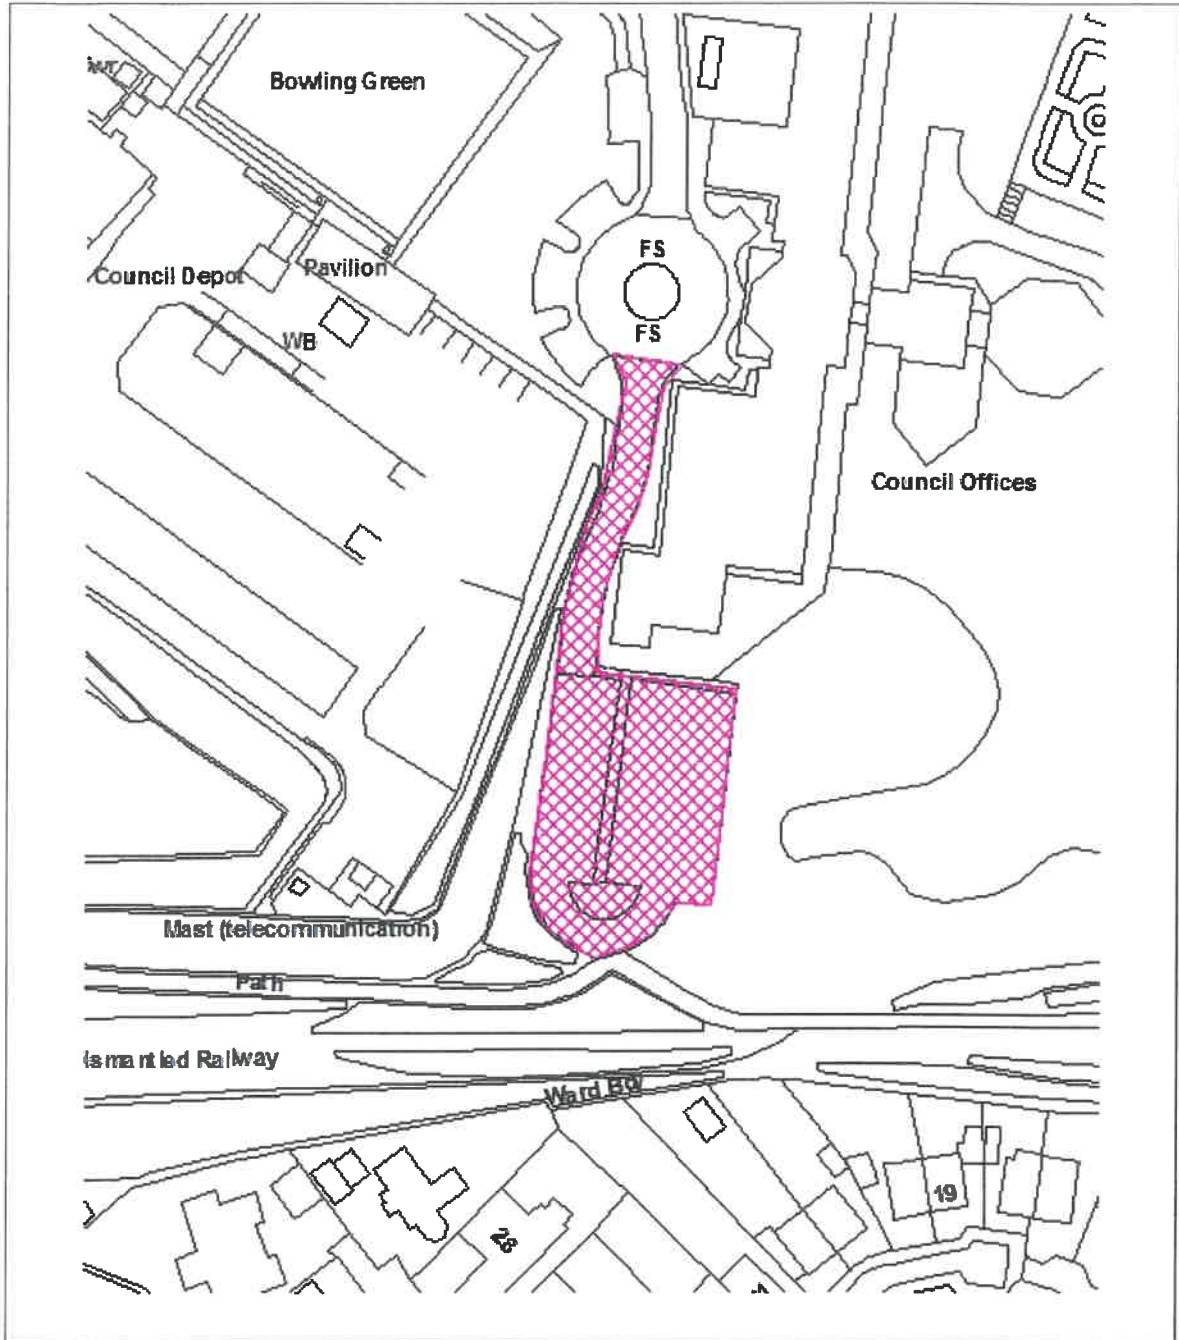

The Gedling Borough Council (Civil Enforcement Off-Street Parking Places) Order 2020	Location	Civic Centre Arnot Hill Park Arnold
		Plan no.	23
		Scale	NTS
		Date	
Reproduced with the permission on the controller of H.M.S.O. Crown copyright Licence No. LA 078026. Unauthorised reproduction infringes Crown Copyright and may lead to Prosecution or civil proceedings			

MAYOR

MONITORING OFFICER