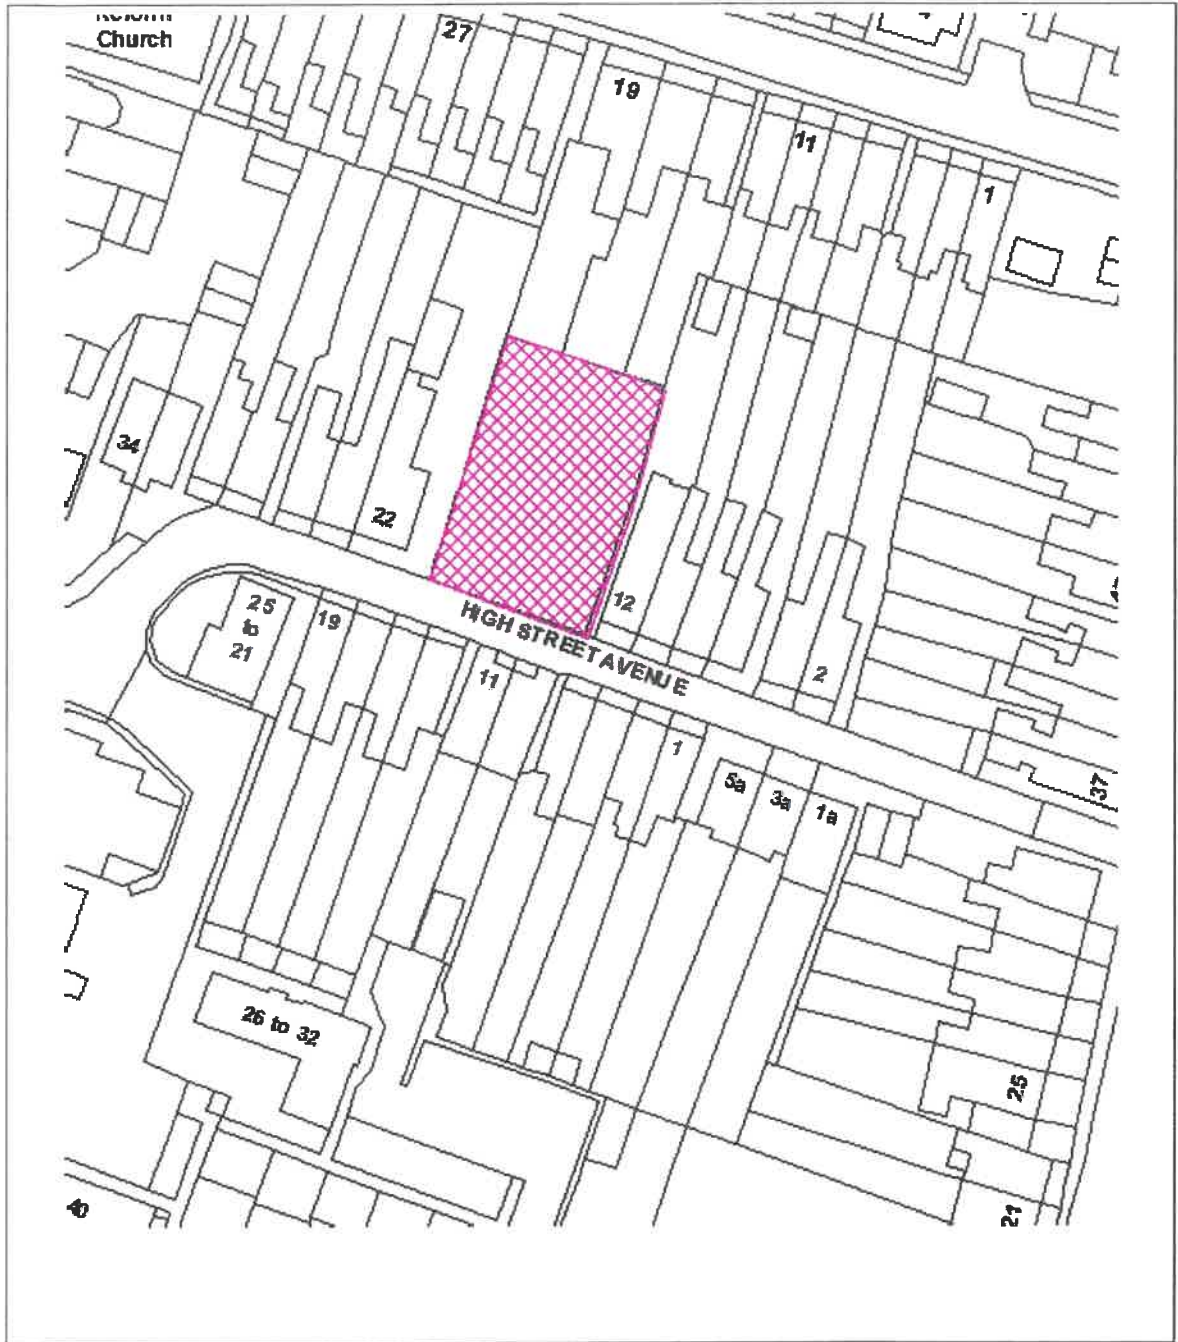

The Gedling Borough Council (Civil Enforcement Off-Street Parking Places) Order 2020	Location	High Street Avenue Arnold
		Plan no.	19
		Scale	NTS
		Date	
Reproduced with the permission on the controller of H.M.S.O. Crown copyright Licence No. I.A 078026. Unauthorised reproduction infringes Crown Copyright and may lead to Prosecution or civil proceedings			

Clr Sandra Darnes

MAYOR

Helen B...

MONITORING OFFICER