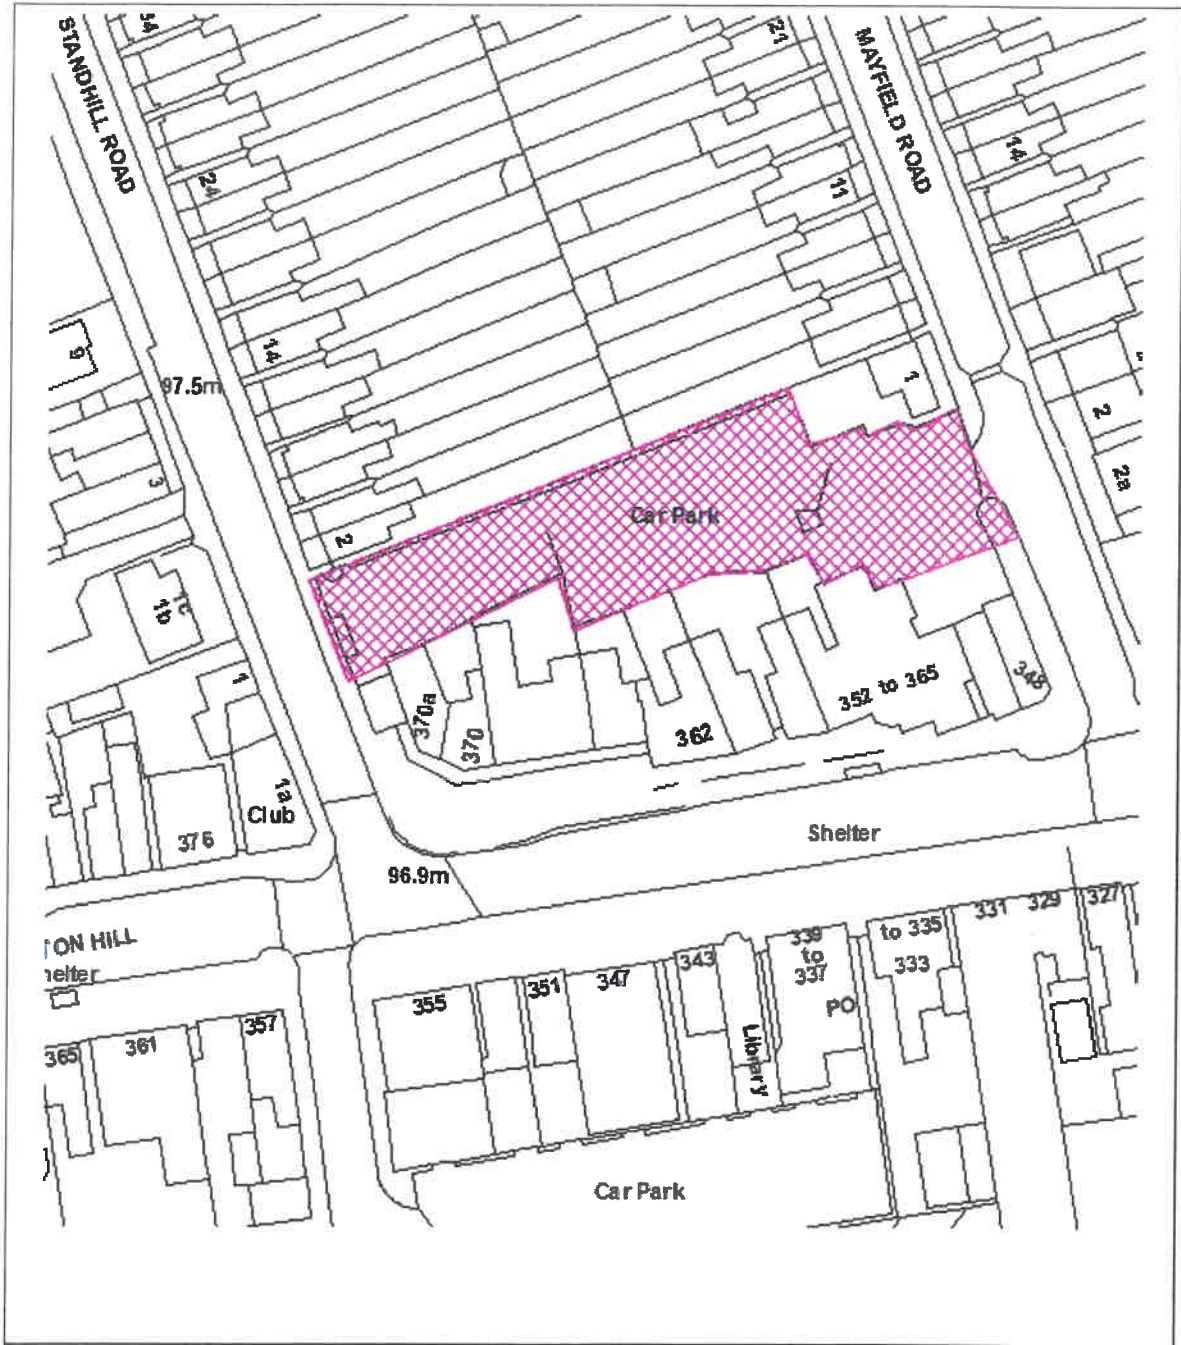

The Gedling Borough Council
(Civil Enforcement Off-Street
Parking Places)
Order 2020

Location	Standhill Road Carlton
Plan no.	9
Scale	NTS
Date	

Reproduced with the permission on the controller of H.M.S.O. Crown copyright
Licence No. IA 078026. Unauthorised reproduction infringes Crown Copyright
and may lead to Prosecution or civil proceedings

Helene E. [Signature]

MONITORING OFFICER

Clk Sandra Barnes [Signature]

MAYOR